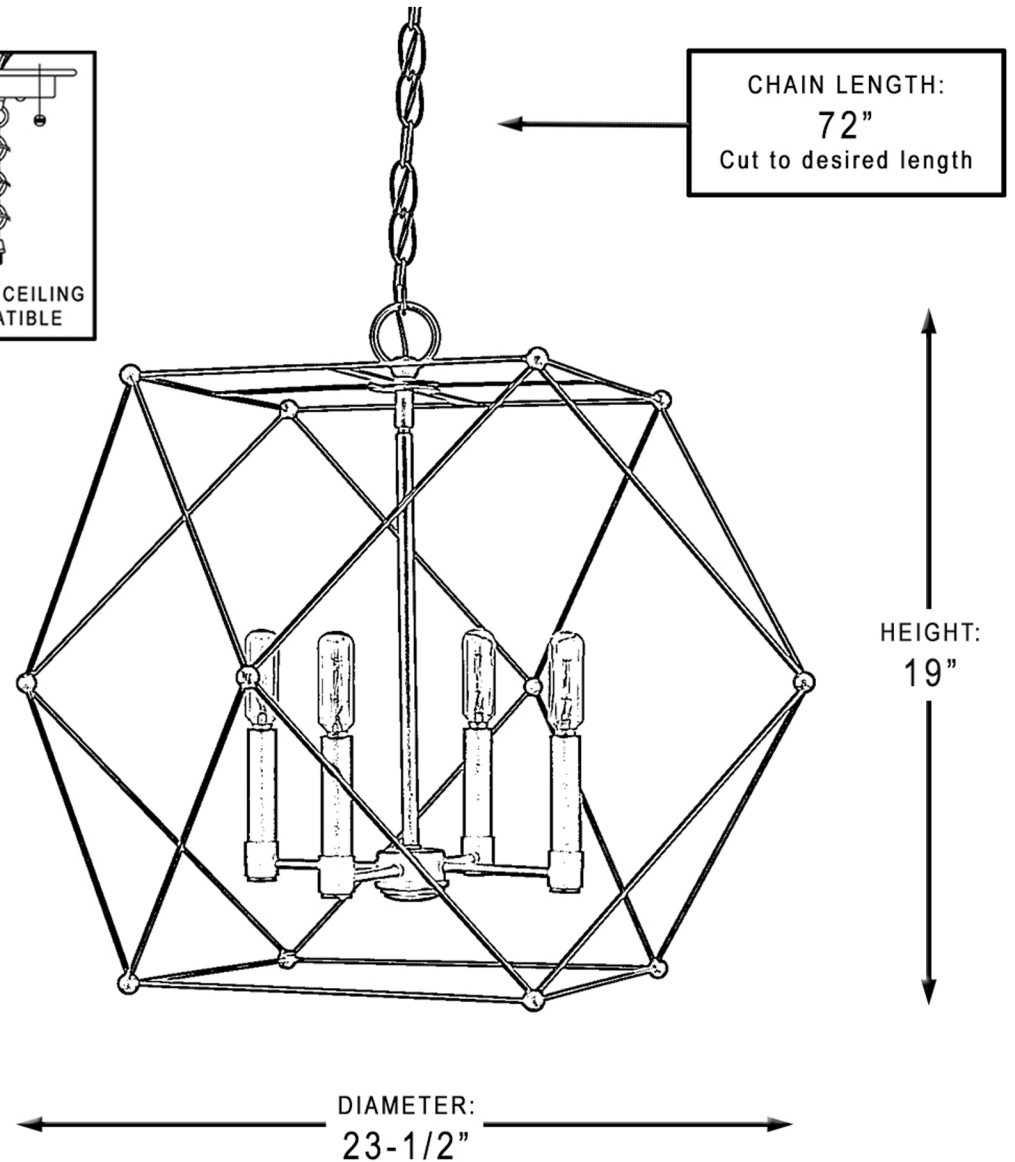

urban ambiance

UHP2703

INTERIOR PENDANT LIGHT

Collection	Aberdeen
Finish	Midnight Black
Shade	0
Bulb Type	candelabra
Bulb Wattage	60 W
Number of Bulbs	4
Bulbs Included	No
Certification	cETLus
Rated For	Dry Locations
Weight	3.64 LBS
Chain Length	72 in
Extension Rods	0
Material Construction	Steel