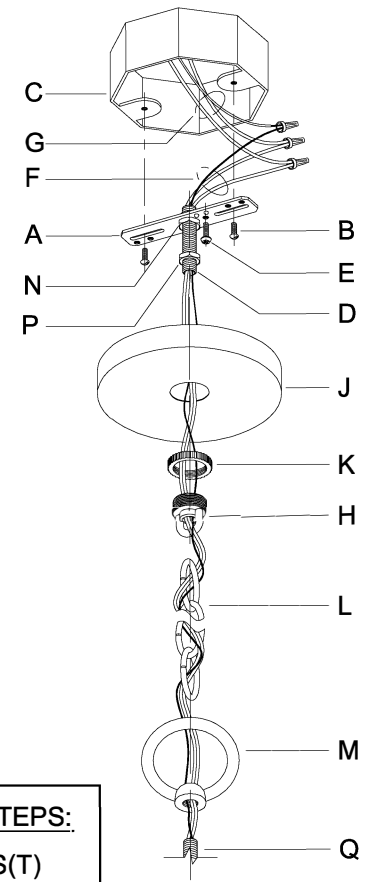

WARNING - If any Special Control Devices are used with this Fixture, Follow the Instructions Carefully to assure full compliance with N.E.C. requirements. If there are any questions, contact a Qualified Electrical Contractor.

CAUTION - All glass is fragile, use care when handling Glass component(s) and or Lamp(s).

CANOPY MOUNTING & WIRE CONNECTION ASSEMBLY STEPS:

1. D,E → A
2. B,A → C
3. N,P,H → D
4. P → H (TO LOCK) (À VERROUILLER) (APRETAR)
5. F → M
6. M → Q
7. L → M
8. J,K → L
9. L → H
10. F → L,K,J,H,D
11. F → G
12. J,K → H

FIXTURE ASSEMBLY STEPS:

1. R(U) → S(T)

B, C, G, R & U
 (NOT FURNISHED)
 (NON FOURNIE)
 (NO INCLUIDA)