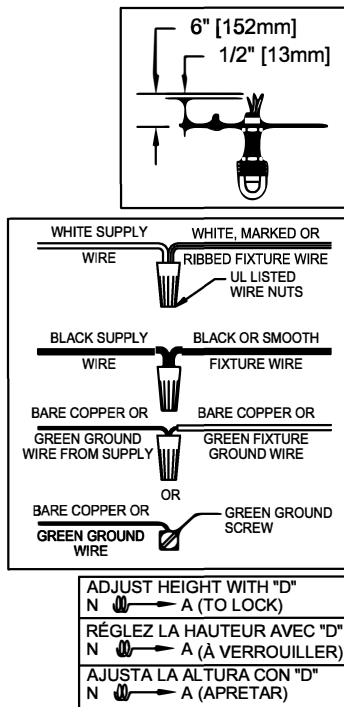

WARNING - If any Special Control Devices are used with this Fixture, Follow the Instructions Carefully to assure full compliance with N.E.C. requirements. If there are any questions, contact a Qualified Electrical Contractor.

CAUTION - All glass is fragile, use care when handling Glass component(s) and or Lamp(s).

CANOPY MOUNTING & WIRE CONNECTION ASSEMBLY STEPS:

1. D,E → A
2. B,A → C
3. N,P,H → D
4. P → H (TO LOCK) (À VERROUILLER) (APRETAR)
5. F → M
6. M → Q
7. L → M
8. J,K → L
9. L → H
10. F → L,K,J,H,D
11. F → G
12. J,K → H

FIXTURE ASSEMBLY STEPS:

1. R(U) → S(T)

B, C, G, R & U
 (NOT FURNISHED)
 (NON FOURNIE)
 (NO INCLUIDA)