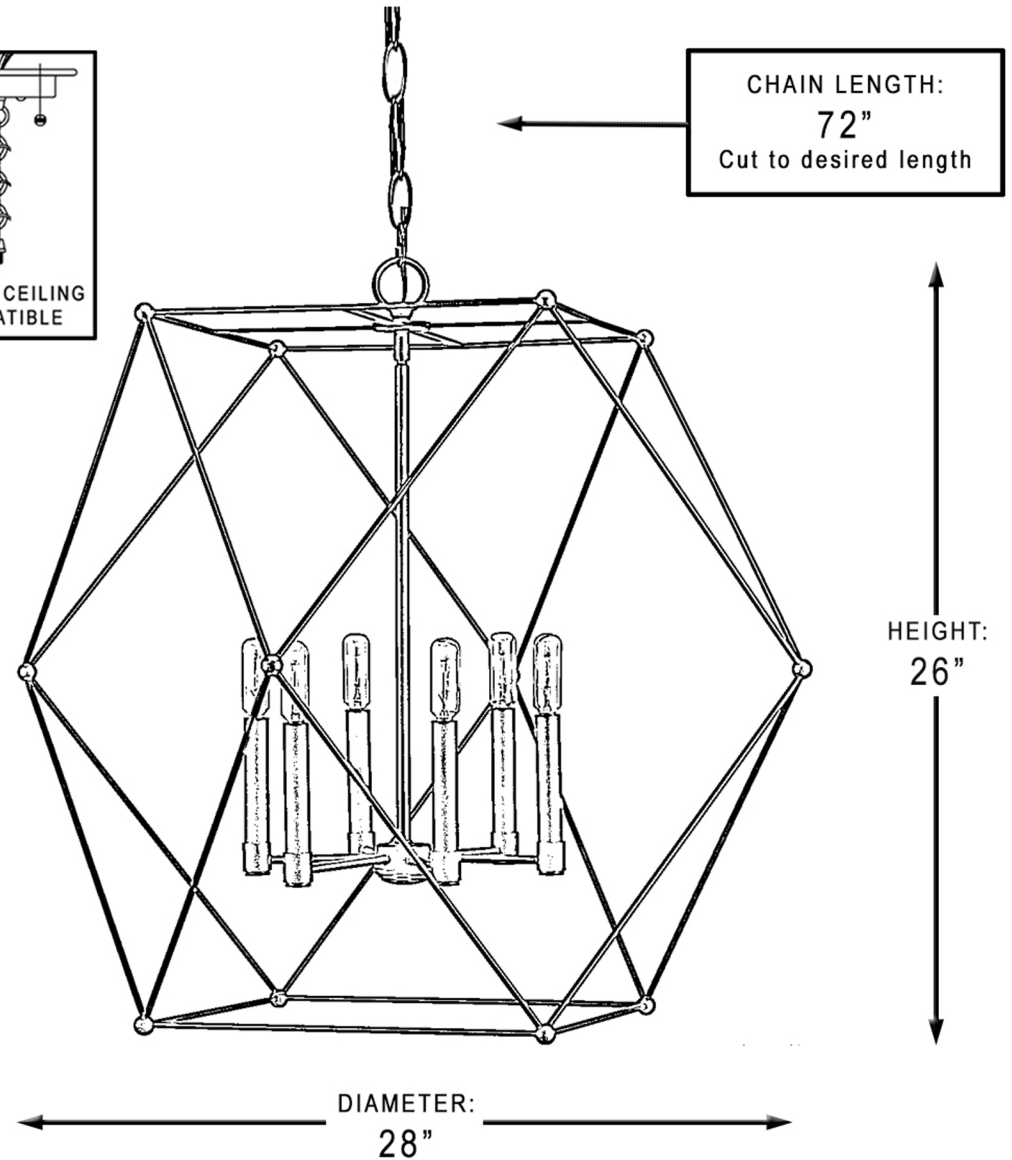

urban ambiance

UHP2702

INTERIOR PENDANT LIGHT

Collection	Aberdeen
Finish	Midnight Black
Shade	0
Bulb Type	candelabra
Bulb Wattage	60 W
Number of Bulbs	6
Bulbs Included	No
Certification	cETLus
Rated For	Dry Locations
Weight	5.29 LBS
Chain Length	72 in
Extension Rods	0
Material Construction	Steel