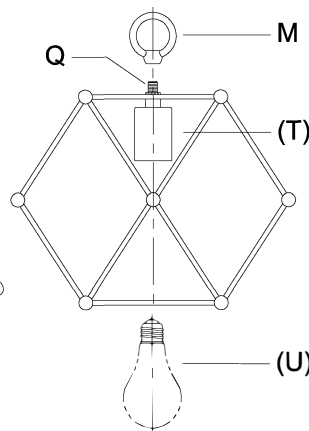

CAUTION - All glass is fragile, use care when handling Glass component(s) and or Lamp(s).

CANOPY MOUNTING & WIRE CONNECTION ASSEMBLY STEPS:

1. D,E → A
2. B,A → C
3. N,P,H → D
4. P → H (TO LOCK) (À VERROUILLER) (APRETAR)
5. F → M
6. M → Q
7. L → M
8. J,K → L
9. L → H
10. F → L,K,J,H,D
11. F → G
12. J,K → H

FIXTURE ASSEMBLY STEPS:

1. R(U) → S(T)

B, C, G, R & U
 (NOT FURNISHED)
 (NON FOURNIE)
 (NO INCLUIDA)

UHP2703

UHP2704

UHP2702