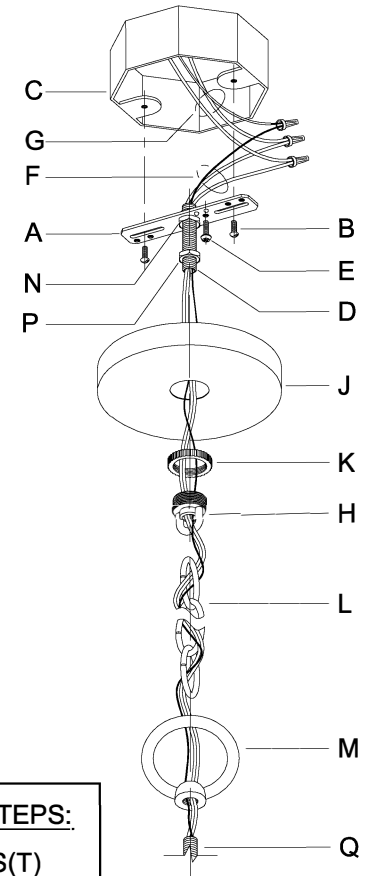

WARNING - If any Special Control Devices are used with this Fixture, Follow the Instructions Carefully to assure full compliance with N.E.C. requirements. If there are any questions, contact a Qualified Electrical Contractor.

CAUTION - All glass is fragile, use care when handling Glass component(s) and or Lamp(s).

CANOPY MOUNTING & WIRE CONNECTION ASSEMBLY STEPS:

1. D,E → A
2. B,A → C
3. N,P,H → D
4. P → H (TO LOCK) (À VERROUILLER) (APRETAR)
5. F → M
6. M → Q
7. L → M
8. J,K → L
9. L → H
10. F → L,K,J,H,D
11. F → G
12. J,K → H

FIXTURE ASSEMBLY STEPS:

1. R(U) → S(T)

B, C, G, R & U
 (NOT FURNISHED)
 (NON FOURNIE)
 (NO INCLUIDA)

UHP2703

UHP2704

UHP2702