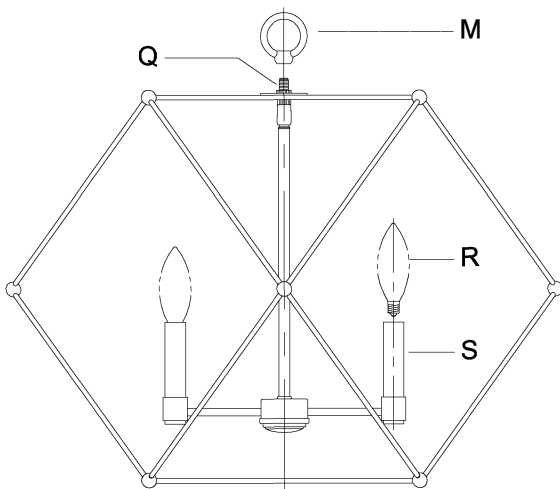

CAUTION - All glass is fragile, use care when handling Glass component(s) and or Lamp(s).

CANOPY MOUNTING & WIRE CONNECTION ASSEMBLY STEPS:

1. D,E → A
2. B,A → C
3. N,P,H → D
4. P → H (TO LOCK) (À VERROUILLER) (APRETAR)
5. F → M
6. M → Q
7. L → M
8. J,K → L
9. L → H
10. F → L,K,J,H,D
11. F → G
12. J,K → H

FIXTURE ASSEMBLY STEPS:

1. R(U) → S(T)

B, C, G, R & U
 (NOT FURNISHED)
 (NON FOURNIE)
 (NO INCLUIDA)

UHP2703

UHP2704

UHP2702