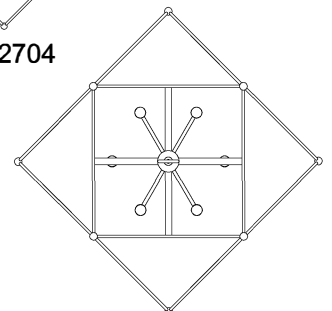

CAUTION - All glass is fragile, use care when handling Glass component(s) and or Lamp(s).

CANOPY MOUNTING & WIRE CONNECTION ASSEMBLY STEPS:

1. D,E → A
2. B,A → C
3. N,P,H → D
4. P → H (TO LOCK) (À VERROUILLER) (APRETAR)
5. F → M
6. M → Q
7. L → M
8. J,K → L
9. L → H
10. F → L,K,J,H,D
11. F → G
12. J,K → H

FIXTURE ASSEMBLY STEPS:

1. R(U) → S(T)

B, C, G, R & U
 (NOT FURNISHED)
 (NON FOURNIE)
 (NO INCLUIDA)

UHP2703

UHP2704

UHP2702