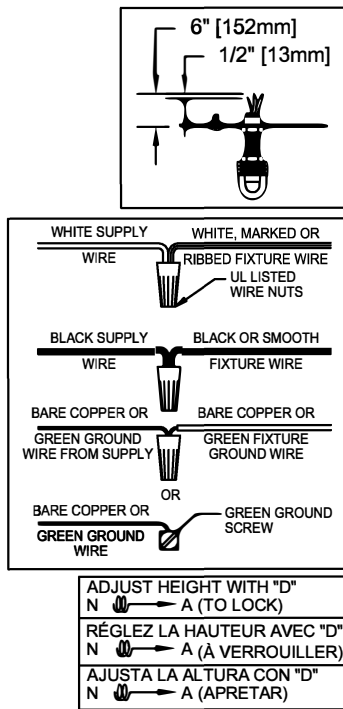

WARNING - If any Special Control Devices are used with this Fixture, Follow the Instructions Carefully to assure full compliance with N.E.C. requirements. If there are any questions, contact a Qualified Electrical Contractor.

CAUTION - All glass is fragile, use care when handling Glass component(s) and or Lamp(s).

CANOPY MOUNTING & WIRE CONNECTION ASSEMBLY STEPS:

1. D,E → A
2. B,A → C
3. N,P,H → D
4. P → H (TO LOCK) (À VERROUILLER) (APRETAR)
5. F → M
6. M → Q
7. L → M
8. J,K → L
9. L → H
10. F → L,K,J,H,D
11. F → G
12. J,K → H

FIXTURE ASSEMBLY STEPS:

1. R(U) → S(T)

B, C, G, R & U
 (NOT FURNISHED)
 (NON FOURNIE)
 (NO INCLUIDA)

UHP2703

UHP2704

UHP2702