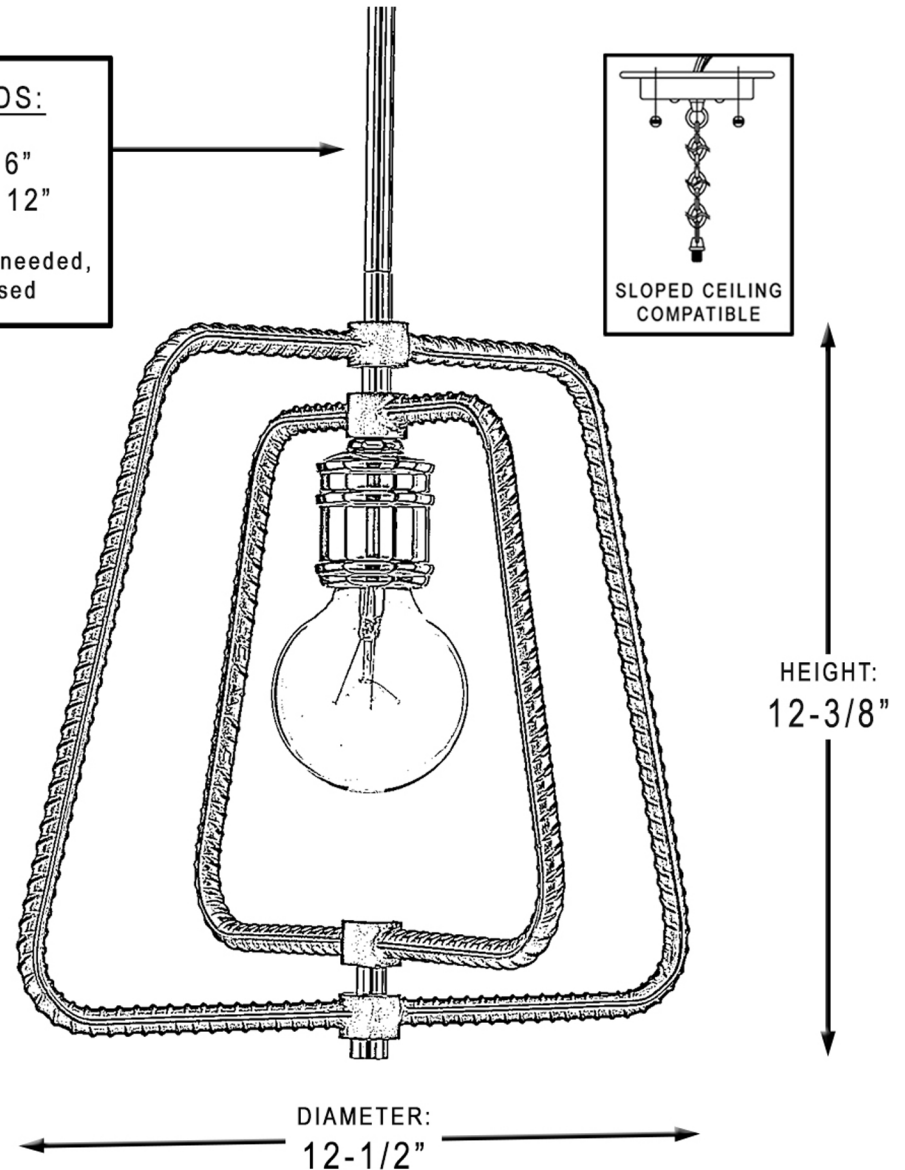

### INTERIOR PENDANT LIGHT

<b>Collection</b>	Spokane
<b>Finish</b>	Polished Chrome
<b>Shade</b>	0
<b>Bulb Type</b>	A19 Medium Base
<b>Bulb Wattage</b>	60 W
<b>Number of Bulbs</b>	1
<b>Bulbs Included</b>	No
<b>Certification</b>	cULus
<b>Rated For</b>	Dry Locations
<b>Weight</b>	4.82 LBS
<b>Chain Length</b>	8 in
<b>Extension Rods</b>	one 6", four 12"
<b>Material Construction</b>	Steel

**DOWNRODS:**  
ONE (1): 6"  
FOUR (4): 12"  
Use as many as needed,  
discard unused

SLOPED CEILING  
COMPATIBLE

HEIGHT:  
12-3/8"

DIAMETER:  
12-1/2"