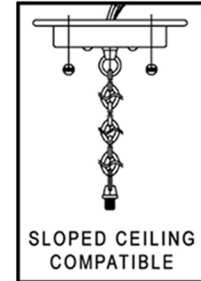

SLOPED CEILING
COMPATIBLE