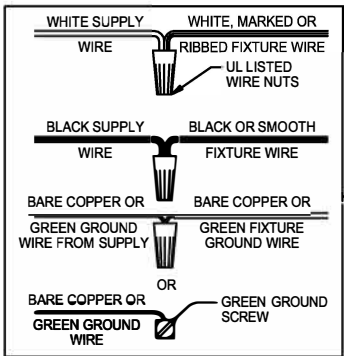

WARNING - If any Special Control Devices are used with this Fixture, Follow the Instructions Carefully to assure full compliance with N.E.C. requirements. If there are any questions, contact a Qualified Electrical Contractor.
WARNING - This product contains chemicals known to the State of California to cause cancer, birth defects and /or other reproductive harm. Thoroughly wash hands after installing, handling, cleaning, or otherwise touching this product.
CAUTION - All glass is fragile, use care when handling Glass component(s) and or Lamp(s).

CANOPY MOUNTING & WIRE CONNECTION ASSEMBLY STEPS:

Attach (N), (P) to achieve overall desired length.
 Una (N), (P) para lograr la longitud deseada.
 Joignez (N), (P) pour obtenir la longueur voulue.

1. D,E → A
2. V → D
3. B,A → C
4. F → P,N,M
5. P → N
6. M → N
7. L → M,K
8. F → L,K,H
9. F → G
10. H,J → D

FIXTURE ASSEMBLY STEPS:

1. N → R
2. T → S

B, C, G & T
 (NOT FURNISHED)
 (NO INCLUIDA)
 (NON FOURNIE)