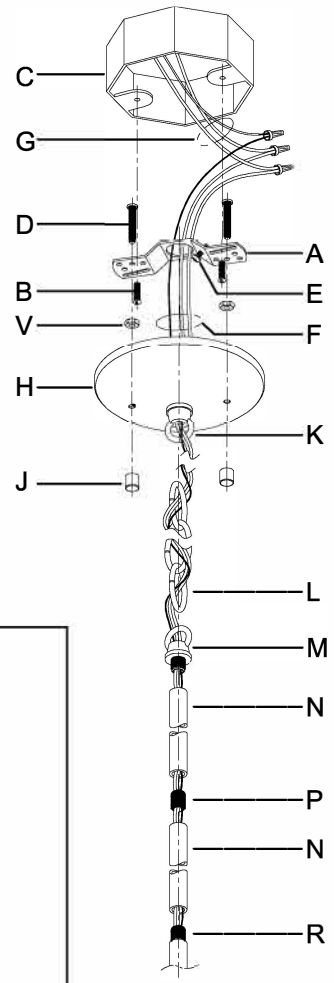

WARNING - If any Special Control Devices are used with this Fixture, Follow the Instructions Carefully to assure full compliance with N.E.C. requirements. If there are any questions, contact a Qualified Electrical Contractor.
WARNING - This product contains chemicals known to the State of California to cause cancer, birth defects and /or other reproductive harm. Thoroughly wash hands after installing, handling, cleaning, or otherwise touching this product.
CAUTION - All glass is fragile, use care when handling Glass component(s) and or Lamp(s).

CANOPY MOUNTING & WIRE CONNECTION ASSEMBLY STEPS:

Attach (N), (P) to achieve overall desired length.
 Una (N), (P) para lograr la longitud deseada.
 Joignez (N), (P) pour obtenir la longueur voulue.

1. D,E → A
2. V → D
3. B,A → C
4. F → P,N,M
5. P → N
6. M → N
7. L → M,K
8. F → L,K,H
9. F → G
10. H,J → D

FIXTURE ASSEMBLY STEPS:

1. N → R
2. T → S

B, C, G & T
 (NOT FURNISHED)
 (NO INCLUIDA)
 (NON FOURNIE)