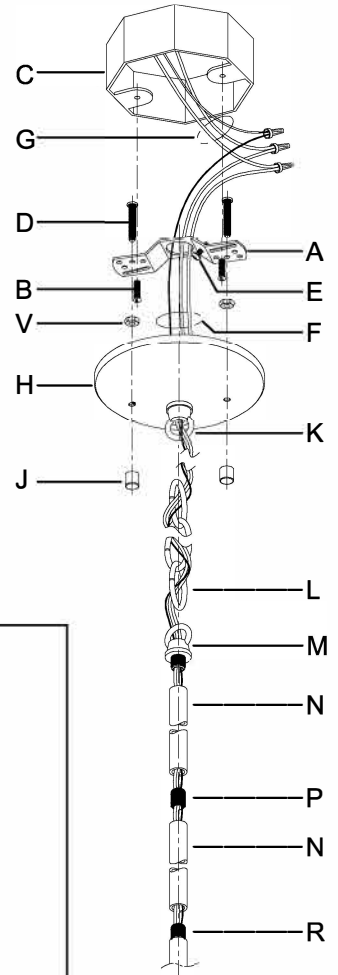

WARNING - If any Special Control Devices are used with this Fixture, Follow the Instructions Carefully to assure full compliance with N.E.C. requirements. If there are any questions, contact a Qualified Electrical Contractor.
WARNING - This product contains chemicals known to the State of California to cause cancer, birth defects and /or other reproductive harm. Thoroughly wash hands after installing, handling, cleaning, or otherwise touching this product.
CAUTION - All glass is fragile, use care when handling Glass component(s) and or Lamp(s).

CANOPY MOUNTING & WIRE CONNECTION ASSEMBLY STEPS:

Attach (N), (P) to achieve overall desired length.
 Una (N), (P) para lograr la longitud deseada.
 Joignez (N), (P) pour obtenir la longueur voulue.

1. D,E → A
2. V → D
3. B,A → C
4. F → P,N,M
5. P → N
6. M → N
7. L → M,K
8. F → L,K,H
9. F → G
10. H,J → D

FIXTURE ASSEMBLY STEPS:

1. N → R
2. T → S

B, C, G & T
 (NOT FURNISHED)
 (NO INCLUIDA)
 (NON FOURNIE)