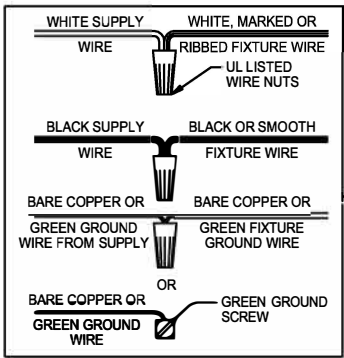

WARNING - If any Special Control Devices are used with this Fixture, Follow the Instructions Carefully to assure full compliance with N.E.C. requirements. If there are any questions, contact a Qualified Electrical Contractor.
WARNING - This product contains chemicals known to the State of California to cause cancer, birth defects and /or other reproductive harm. Thoroughly wash hands after installing, handling, cleaning, or otherwise touching this product.
CAUTION - All glass is fragile, use care when handling Glass component(s) and or Lamp(s).

CANOPY MOUNTING & WIRE CONNECTION ASSEMBLY STEPS:

Attach (N), (P) to achieve overall desired length.
 Una (N), (P) para lograr la longitud deseada.
 Joignez (N), (P) pour obtenir la longueur voulue.

1. D,E → A
2. V → D
3. B,A → C
4. F → P,N,M
5. P → N
6. M → N
7. L → M,K
8. F → L,K,H
9. F → G
10. H,J → D

FIXTURE ASSEMBLY STEPS:

1. N → R
2. T → S

B, C, G & T
 (NOT FURNISHED)
 (NO INCLUIDA)
 (NON FOURNIE)