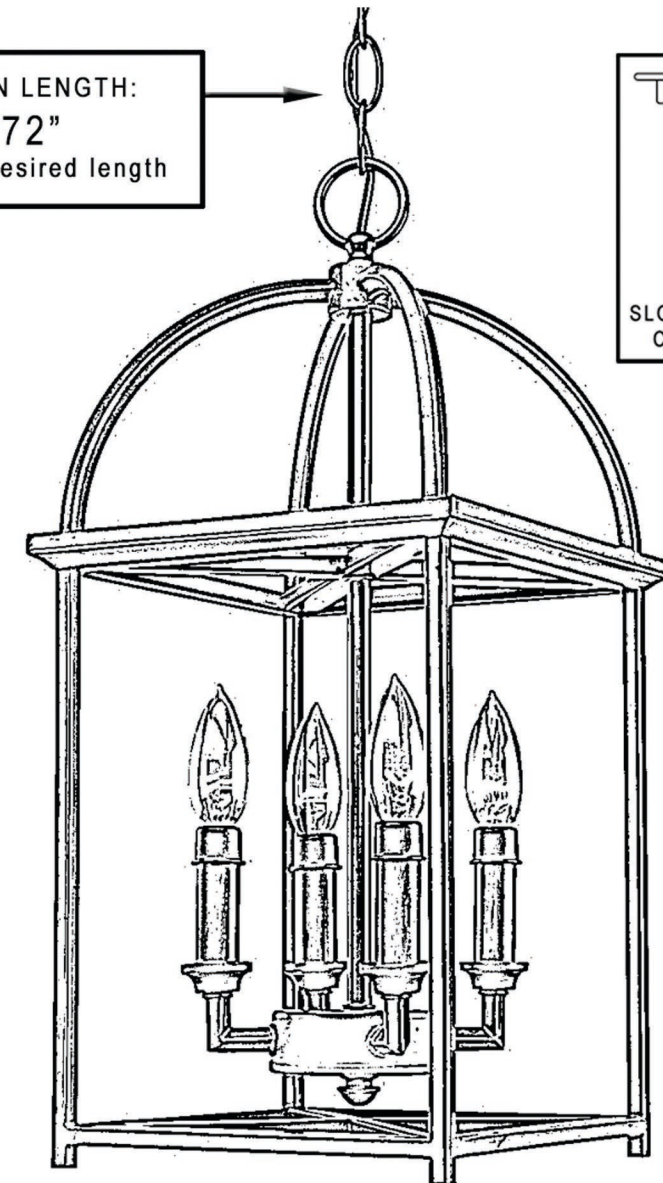

### INTERIOR CHANDELIER

CHAIN LENGTH:  
72"  
Cut to desired length

HEIGHT:  
20-3/8"

WIDTH/DEPTH:  
9-1/2"

<b>Collection</b>	Mackay
<b>Finish</b>	Olde Bronze
<b>Shade</b>	N/A
<b>Bulb Type</b>	B10 Candelabra
<b>Bulb Wattage</b>	60W
<b>Number of Bulbs</b>	4
<b>Bulbs Included</b>	NO
<b>Certification</b>	UL
<b>Rated For</b>	Dry Locations
<b>Weight</b>	5 Pounds
<b>Chain Length</b>	5 Feet
<b>Extension Rods</b>	N/A
<b>Material Construction</b>	Steel