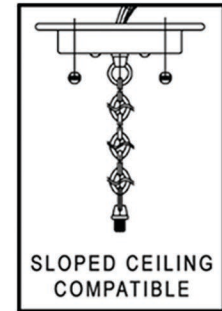

### INTERIOR CHANDELIER

CHAIN LENGTH:  
72"  
Cut to desired length

HEIGHT:  
20-3/8"

WIDTH/DEPTH:  
9-1/2"

<b>Collection</b>	Mackay
<b>Finish</b>	Olde Bronze
<b>Shade</b>	N/A
<b>Bulb Type</b>	B10 Candelabra
<b>Bulb Wattage</b>	60W
<b>Number of Bulbs</b>	4
<b>Bulbs Included</b>	NO
<b>Certification</b>	UL
<b>Rated For</b>	Dry Locations
<b>Weight</b>	5 Pounds
<b>Chain Length</b>	5 Feet
<b>Extension Rods</b>	N/A
<b>Material Construction</b>	Steel