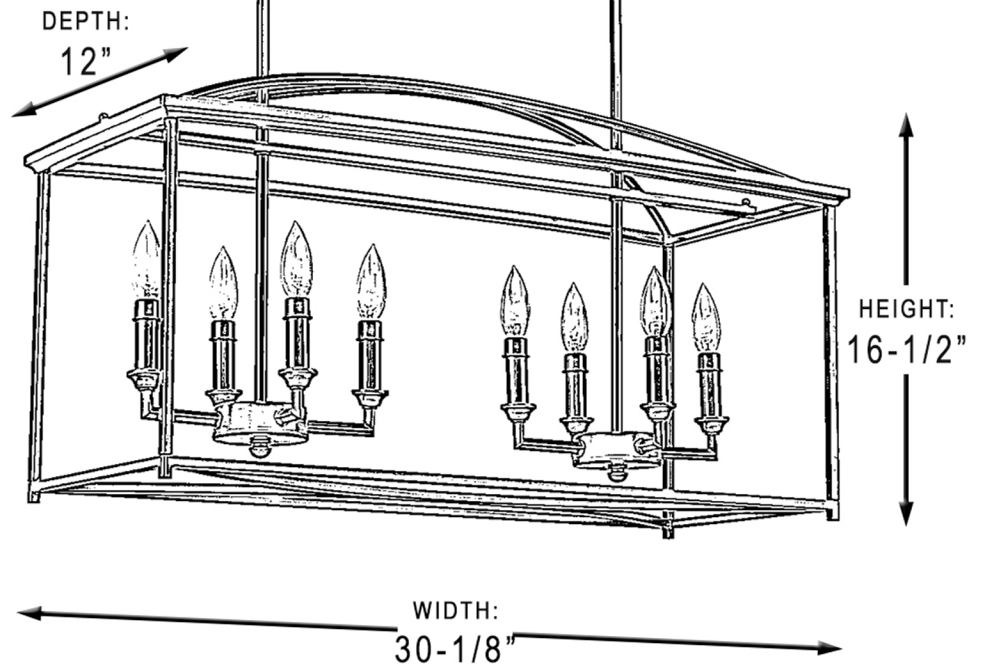

urban ambiance

UHP2651

INTERIOR CHANDELIER

DOWNRODS:

TWO (2): 6"
EIGHT (8): 12"

Use as many as needed,
discard unused

Collection	Mackay
Finish	Brushed Nickel
Shade	0
Bulb Type	Candelabra Base
Bulb Wattage	60 W
Number of Bulbs	8
Bulbs Included	No
Certification	cULus
Rated For	Dry Locations
Weight	20.11 LBS
Chain Length	8 in
Extension Rods	two 6", eight 12"
Material Construction	Steel