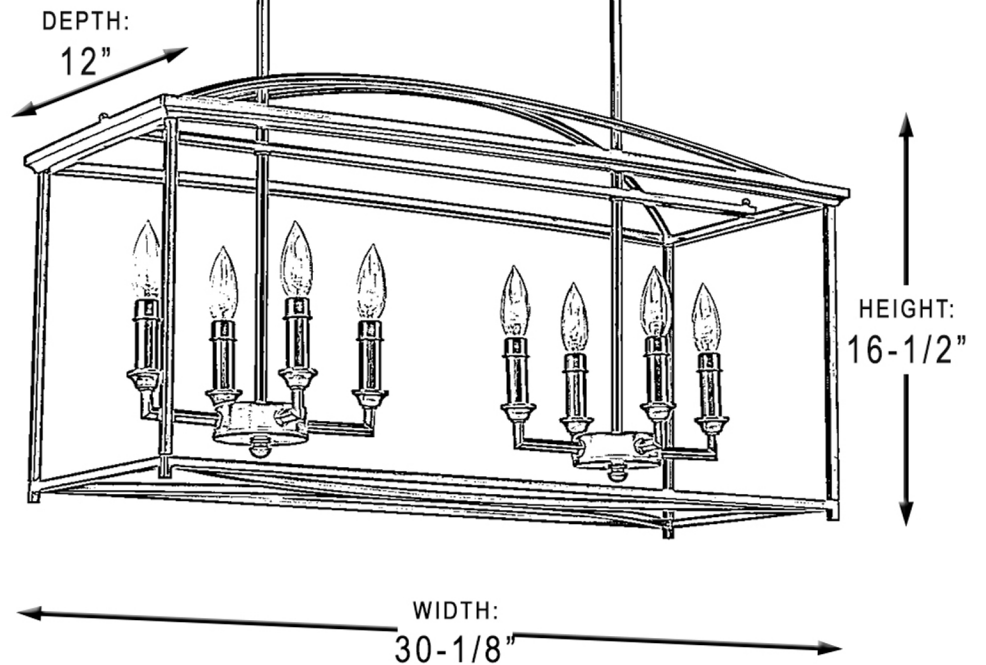

urban ambiance

UHP2650

INTERIOR CHANDELIER

DOWNRODS:

TWO (2): 6"
EIGHT (8): 12"

Use as many as needed,
discard unused

Collection	Mackay
Finish	Olde Bronze
Shade	0
Bulb Type	Candelabra Base
Bulb Wattage	60 W
Number of Bulbs	8
Bulbs Included	No
Certification	cULus
Rated For	Dry Locations
Weight	20.11 LBS
Chain Length	8 in
Extension Rods	two 6", eight 12"
Material Construction	Steel