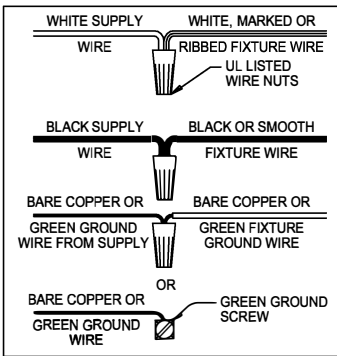

WARNING - If any Special Control Devices are used with this Fixture, Follow the Instructions Carefully to assure full compliance with N.E.C. requirements. If there are any questions, contact a Qualified Electrical Contractor.

CANOPY MOUNTING & WIRE CONNECTION ASSEMBLY STEPS:

Attach (N), (P) to achieve overall desired length.
 Una (N), (P) para lograr la longitud deseada.
 Joignez (N), (P) pour obtenir la longueur voulue.

1. D,E → A
2. R → D
3. B,A → C
4. F → P,N,M
5. P → Q
6. M → N
7. L → M,K
8. F → L,K,H
9. F → G
10. H,J → D

FIXTURE ASSEMBLY STEPS:

1. T → S
2. W,V → U

B, C, G & T
 (NOT FURNISHED)
 (NO INCLUIDA)
 (NON FOURNIE)