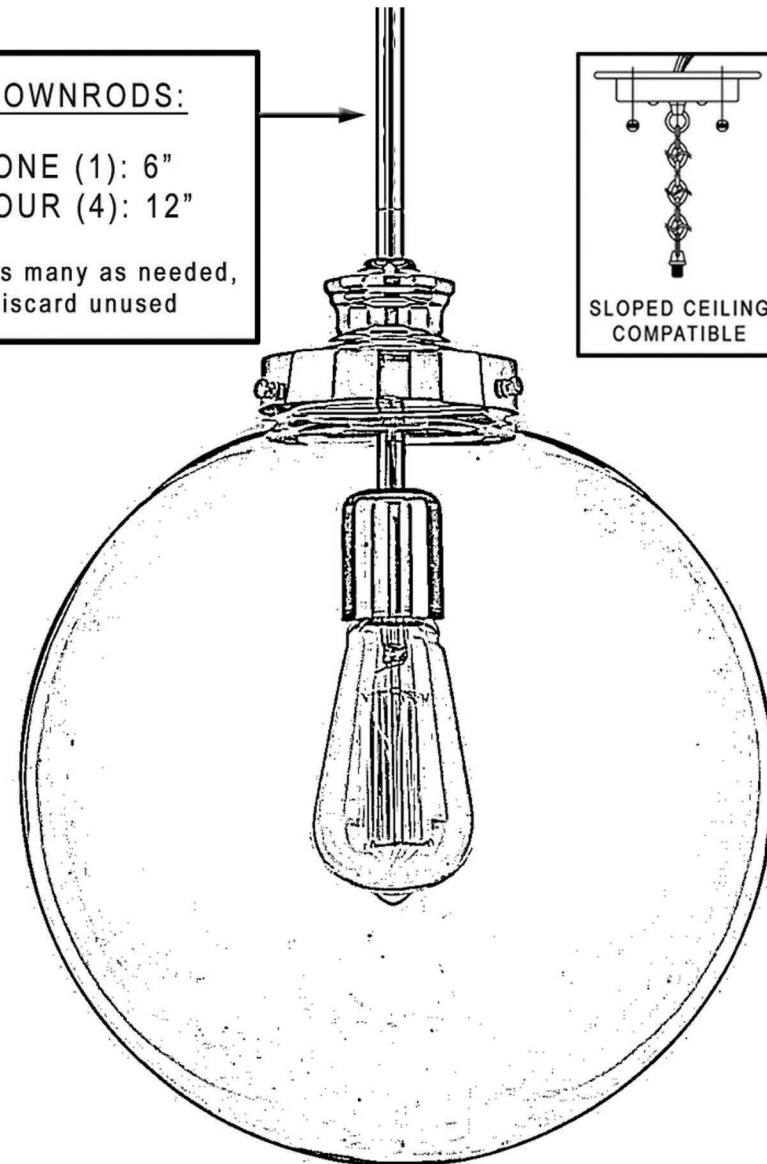

### INTERIOR PENDANT LIGHT

DOWNRODS:  
ONE (1): 6"  
FOUR (4): 12"  
Use as many as needed,  
discard unused

HEIGHT:  
15"

DIAMETER:  
12"

<b>Collection</b>	Glasgow
<b>Finish</b>	Polished Nickel
<b>Shade</b>	Clear
<b>Bulb Type</b>	A19 Medium Base
<b>Bulb Wattage</b>	100W
<b>Number of Bulbs</b>	1
<b>Bulbs Included</b>	NO
<b>Certification</b>	UL
<b>Rated For</b>	Dry Locations
<b>Weight</b>	8.47 Pounds
<b>Chain Length</b>	8 inches
<b>Extension Rods</b>	One 6", Four 12"
<b>Material Construction</b>	Steel