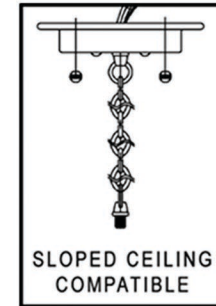

### INTERIOR PENDANT LIGHT

DOWNRODS:  
ONE (1): 6"  
FOUR (4): 12"  
Use as many as needed,  
discard unused

HEIGHT:  
15"

DIAMETER:  
12"

<b>Collection</b>	Glasgow
<b>Finish</b>	Polished Nickel
<b>Shade</b>	Clear
<b>Bulb Type</b>	A19 Medium Base
<b>Bulb Wattage</b>	100W
<b>Number of Bulbs</b>	1
<b>Bulbs Included</b>	NO
<b>Certification</b>	UL
<b>Rated For</b>	Dry Locations
<b>Weight</b>	8.47 Pounds
<b>Chain Length</b>	8 inches
<b>Extension Rods</b>	One 6", Four 12"
<b>Material Construction</b>	Steel