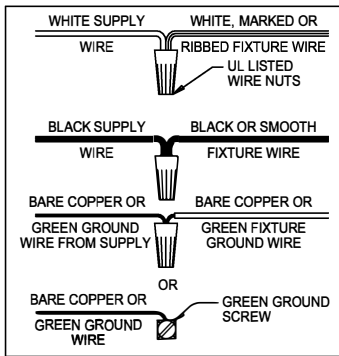

WARNING - If any Special Control Devices are used with this Fixture, Follow the Instructions Carefully to assure full compliance with N.E.C. requirements. If there are any questions, contact a Qualified Electrical Contractor.

CANOPY MOUNTING & WIRE CONNECTION ASSEMBLY STEPS:

Attach (N), (P) to achieve overall desired length.
Una (N), (P) para lograr la longitud deseada.
Joignez (N), (P) pour obtenir la longueur voulue.

1. D,E → A
2. R → D
3. B,A → C
4. F → P,N,M
5. P → Q
6. M → N
7. L → M,K
8. F → L,K,H
9. F → G
10. H,J → D

FIXTURE ASSEMBLY STEPS:

1. T → S
2. W,V → U

B, C, G & T
(NOT FURNISHED)
(NO INCLUIDA)
(NON FOURNIE)