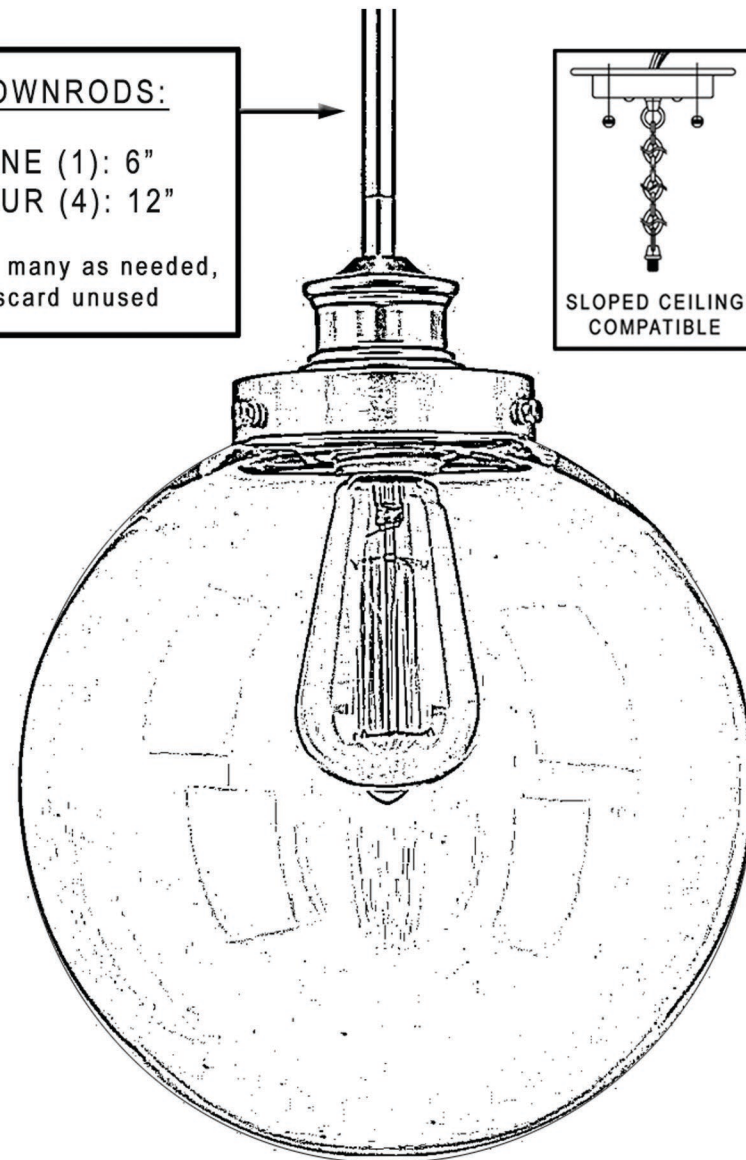

### INTERIOR PENDANT LIGHT

DOWNRODS:  
ONE (1): 6"  
FOUR (4): 12"  
Use as many as needed,  
discard unused

HEIGHT:  
12-3/4"

DIAMETER:  
9-3/4"

<b>Collection</b>	Glasgow
<b>Finish</b>	Native Brass
<b>Shade</b>	Clear
<b>Bulb Type</b>	E26 Medium Base
<b>Bulb Wattage</b>	100W
<b>Number of Bulbs</b>	1
<b>Bulbs Included</b>	NO
<b>Certification</b>	UL
<b>Rated For</b>	Dry Locations
<b>Weight</b>	3.83 Pounds
<b>Chain Length</b>	8 inches
<b>Extension Rods</b>	One 6", Four 12"
<b>Material Construction</b>	Steel