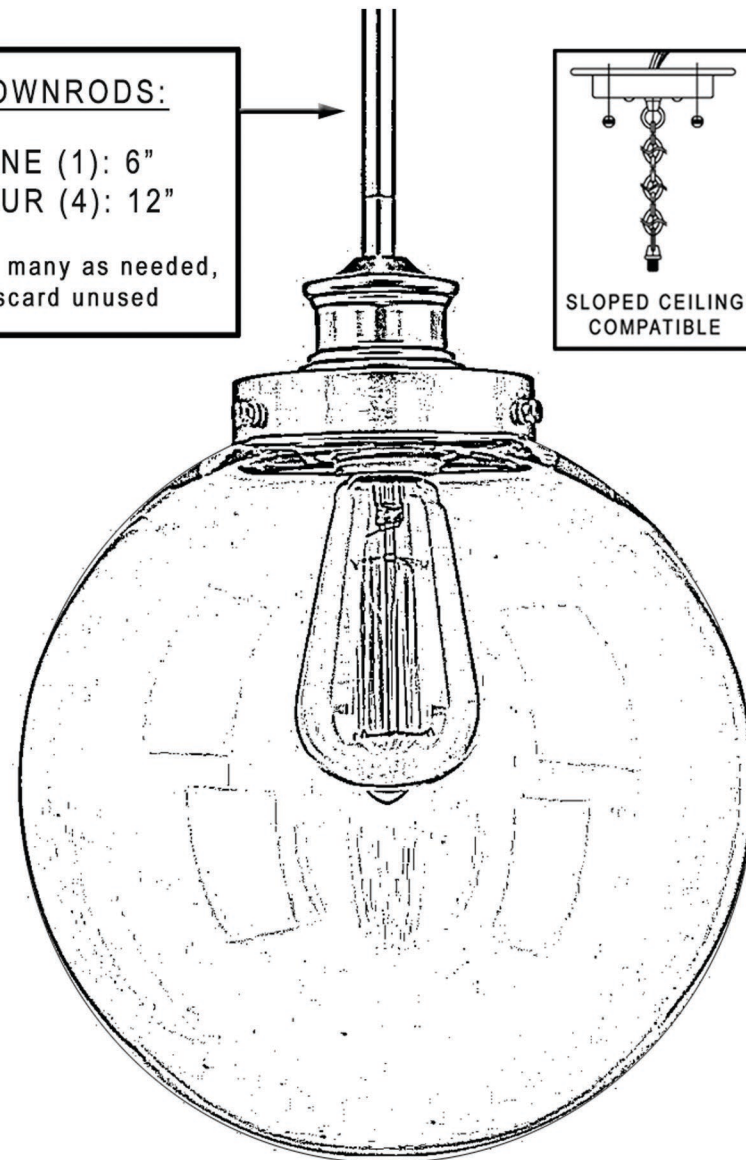

### INTERIOR PENDANT LIGHT

<b>Collection</b>	Glasgow
<b>Finish</b>	Polished Nickel
<b>Shade</b>	Clear
<b>Bulb Type</b>	E26 Medium Base
<b>Bulb Wattage</b>	100W
<b>Number of Bulbs</b>	1
<b>Bulbs Included</b>	NO
<b>Certification</b>	UL
<b>Rated For</b>	Dry Locations
<b>Weight</b>	3.83 Pounds
<b>Chain Length</b>	8 inches
<b>Extension Rods</b>	One 6", Four 12"
<b>Material Construction</b>	Steel

**DOWNRODS:**  
ONE (1): 6"  
FOUR (4): 12"  
Use as many as needed,  
discard unused

DIAMETER:  
9-3/4"

HEIGHT:  
12-3/4"