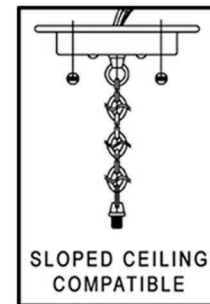

### INTERIOR PENDANT LIGHT

<b>Collection</b>	Glasgow
<b>Finish</b>	Polished Nickel
<b>Shade</b>	Clear
<b>Bulb Type</b>	E26 Medium Base
<b>Bulb Wattage</b>	100W
<b>Number of Bulbs</b>	1
<b>Bulbs Included</b>	NO
<b>Certification</b>	UL
<b>Rated For</b>	Dry Locations
<b>Weight</b>	3.83 Pounds
<b>Chain Length</b>	8 inches
<b>Extension Rods</b>	One 6", Four 12"
<b>Material Construction</b>	Steel

**DOWNRODS:**  
ONE (1): 6"  
FOUR (4): 12"  
Use as many as needed,  
discard unused

DIAMETER:  
9-3/4"

HEIGHT:  
12-3/4"