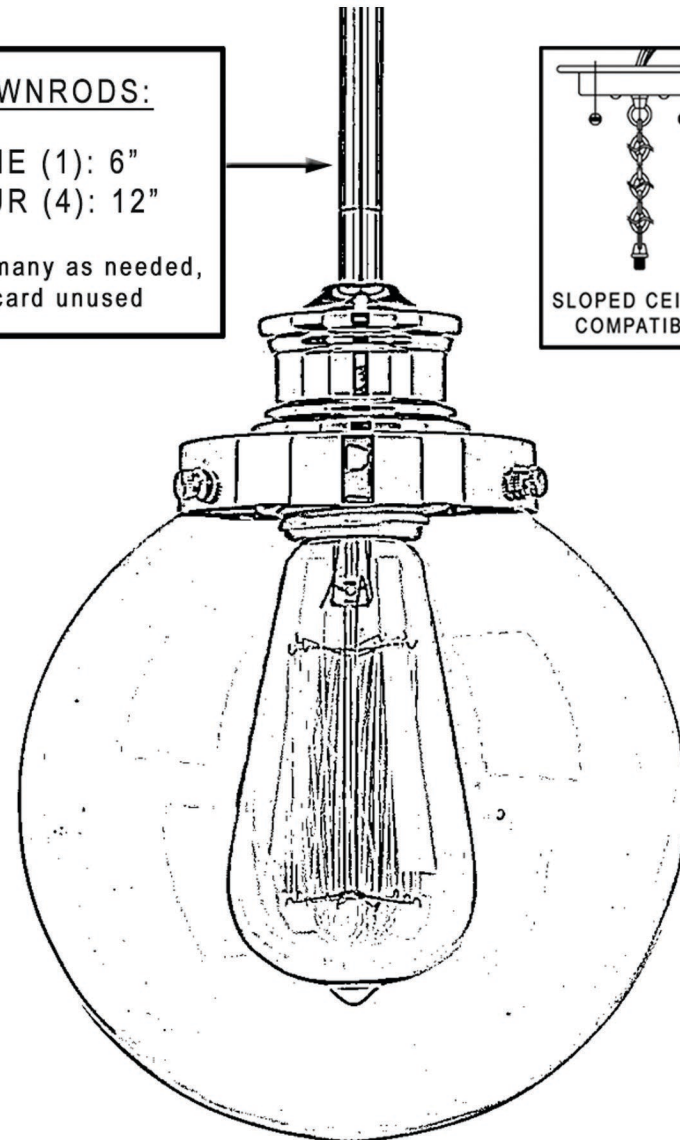

urban ambiance

UHP2641

INTERIOR PENDANT LIGHT

DOWNRODS:
ONE (1): 6"
FOUR (4): 12"
Use as many as needed,
discard unused

HEIGHT:
9-1/2"

DIAMETER:
6-7/8"

Collection	Glasgow
Finish	Native Brass
Shade	Clear
Bulb Type	E26 Medium Base
Bulb Wattage	100W
Number of Bulbs	1
Bulbs Included	NO
Certification	UL
Rated For	Dry Locations
Weight	2.75 Pounds
Chain Length	8 inches
Extension Rods	One 6", Four 12"
Material Construction	Steel