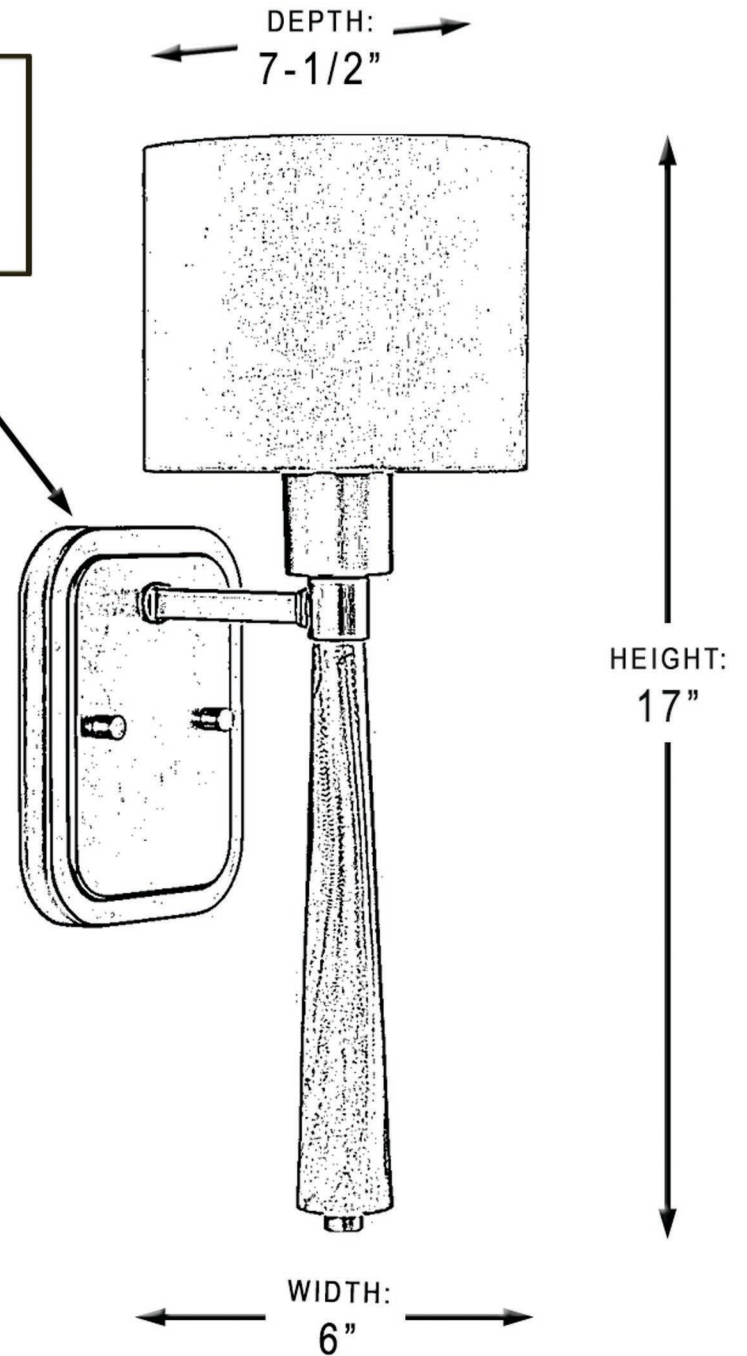

urban ambiance

UHP2636

INTERIOR WALL SCONCE

BACKPLATE:
6.5" H
x
5" W

Collection	Oxford
Finish	Palladian Gold
Shade	White Silk
Bulb Type	A19 Medium Base
Bulb Wattage	75W
Number of Bulbs	1
Bulbs Included	NO
Certification	UL
Rated For	Damp Locations
Weight	2.86 Pounds
Chain Length	N/A
Extension Rods	N/A
Material Construction	Steel