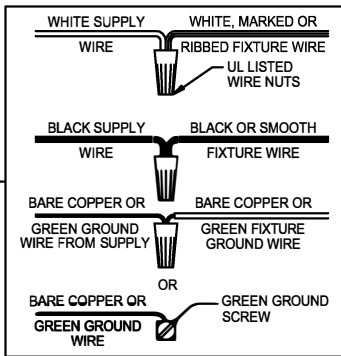

WARNING - If any Special Control Devices are used with this Fixture, Follow the Instructions Carefully to assure full compliance with N.E.C. requirements. If there are any questions, contact a Qualified Electrical Contractor.

CAUTION - All glass is fragile, use care when handling Glass component(s) and or Lamp(s).

ASSEMBLY STEPS:
MODE D'ASSEMBLAGE:
PASOS PARA ENSAMBLAR:

1. D,E → A
2. K → D
3. B,A → C
4. F → G
5. H,J → D

1. N → P
2. L,M → N
3. S,R → Q
4. T → Q