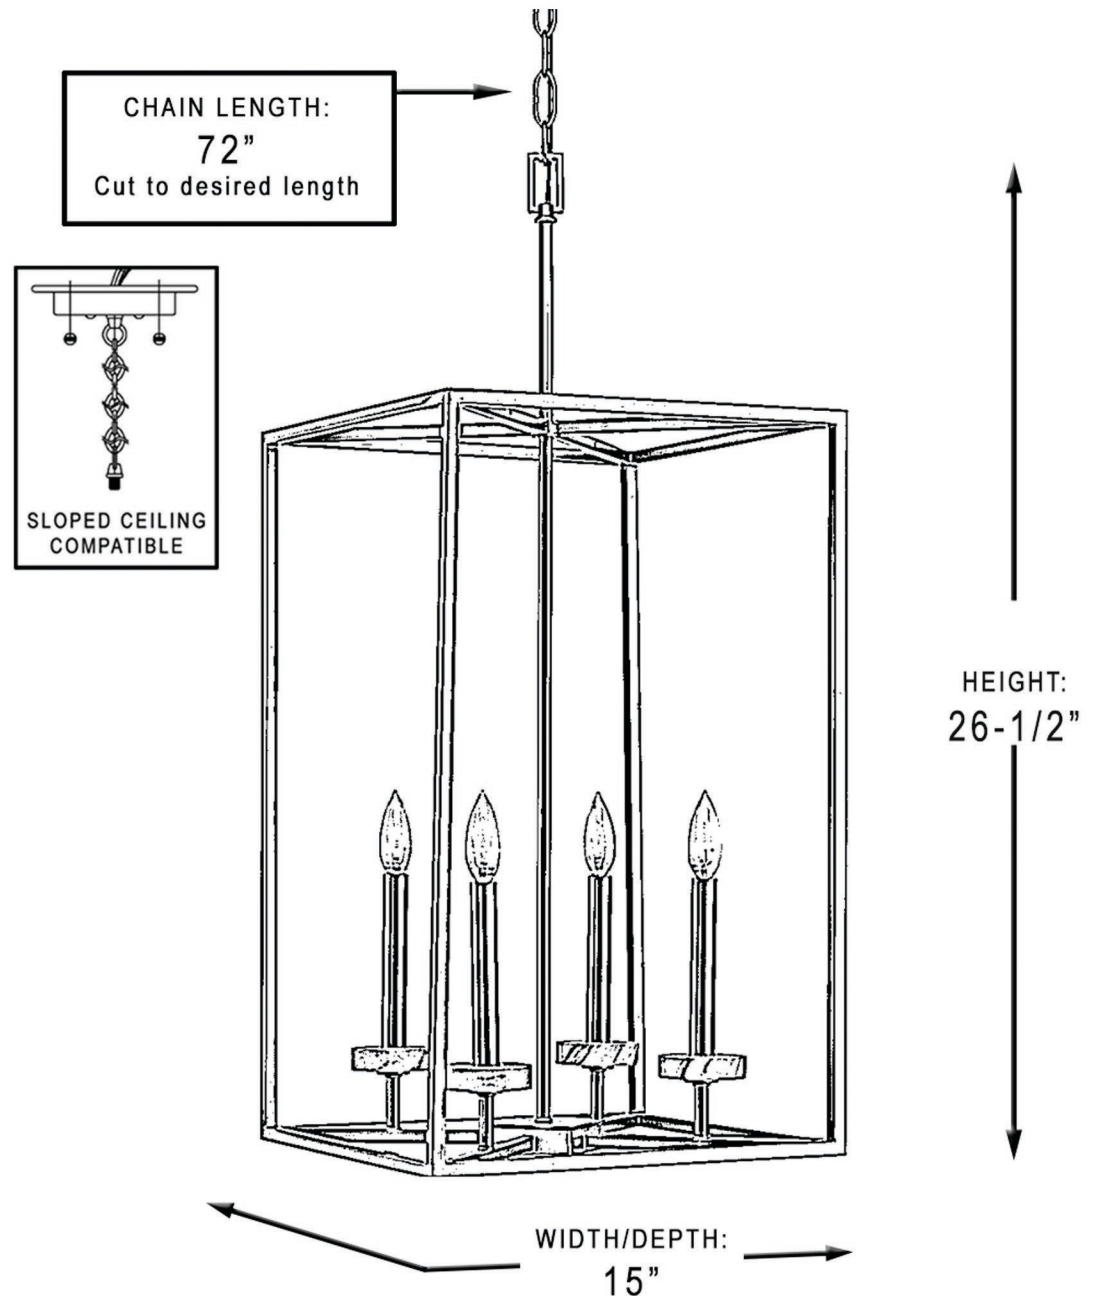

urban ambiance

UHP2635

INTERIOR CHANDELIER

Collection	Oxford
Finish	Palladian Gold
Shade	White Silk
Bulb Type	B10 Candelabra
Bulb Wattage	60W
Number of Bulbs	4
Bulbs Included	NO
Certification	UL
Rated For	Dry Locations
Weight	6.82 Pounds
Chain Length	6 Feet
Extension Rods	N/A
Material Construction	Steel