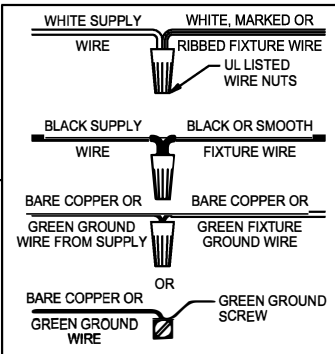

WARNING - If any Special Control Devices are used with this Fixture, Follow the Instructions Carefully to assure full compliance with N.E.C. requirements. If there are any questions, contact a Qualified Electrical Contractor.
WARNING - This product contains chemicals known to the State of California to cause cancer, birth defects and /or other reproductive harm. Thoroughly wash hands after installing, handling, cleaning, or otherwise touching this product.
CAUTION - All glass is fragile, use care when handling Glass component(s) and or Lamp(s).

ASSEMBLY STEPS:

MODE D'ASSEMBLAGE:

PASOS PARA ENSAMBLAR:

1. D,E → A
2. B,A → C
3. M → Q
4. Q → R
5. V,T → S
6. U → S
7. L → M
8. K,J → L
9. L → H
10. F → G
11. J,K → H

B, C, G & U
 (NOT FURNISHED)
 (NON FOURNIE)
 (NO INCLUIDA)

ADJUST HEIGHT WITH "D"
 N → A (TO LOCK)
 RÉGLEZ LA HAUTEUR AVEC "D"
 N → A (À VERROUILLER)
 AJUSTA LA ALTURA CON "D"
 N → A (APRETAR)

UHP2635

UHP2634