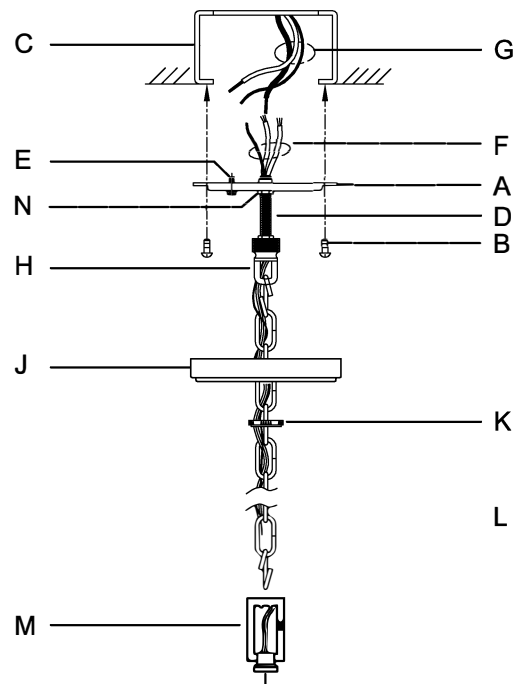

WARNING - If any Special Control Devices are used with this Fixture, Follow the Instructions Carefully to assure full compliance with N.E.C. requirements. If there are any questions, contact a Qualified Electrical Contractor.
WARNING - This product contains chemicals known to the State of California to cause cancer, birth defects and /or other reproductive harm. Thoroughly wash hands after installing, handling, cleaning, or otherwise touching this product.
CAUTION - All glass is fragile, use care when handling Glass component(s) and or Lamp(s).

ASSEMBLY STEPS:

MODE D'ASSEMBLAGE:

PASOS PARA ENSAMBLAR:

1. D,E → A
2. B,A → C
3. M → Q
4. Q → R
5. V,T → S
6. U → S
7. L → M
8. K,J → L
9. L → H
10. F → G
11. J,K → H

B, C, G & U
 (NOT FURNISHED)
 (NON FOURNIE)
 (NO INCLUIDA)

ADJUST HEIGHT WITH "D"
 N → A (TO LOCK)
 RÉGLEZ LA HAUTEUR AVEC "D"
 N → A (À VERROUILLER)
 AJUSTA LA ALTURA CON "D"
 N → A (APRETAR)

UHP2635

UHP2634