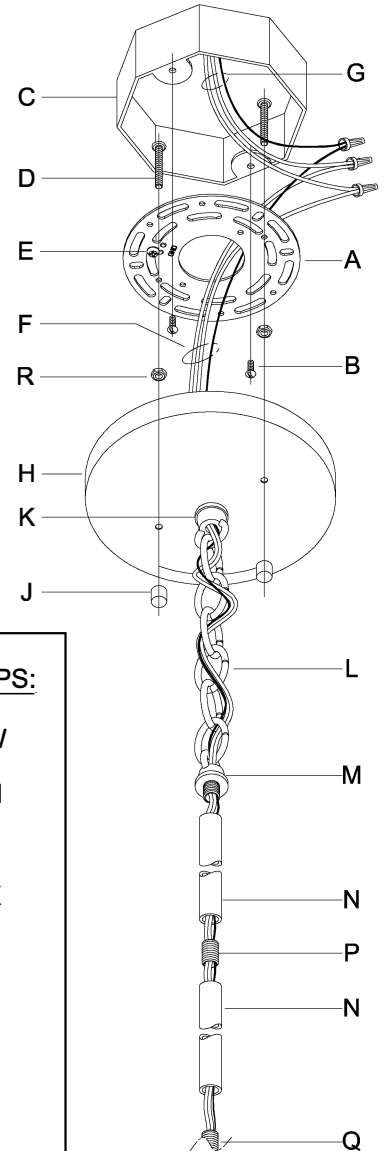

CAUTION - All glass is fragile, use care when handling Glass component(s) and or Lamp(s).

CANOPY MOUNTING & WIRE CONNECTION ASSEMBLY STEPS:

Attach (N), (P) to achieve overall desired length.
 Joignez (N), (P) pour obtenir la longueur voulue.
 Una (N), (P) para lograr la longitud deseada.

1. D,E → A
2. B,A → C
3. F → P,N,M
4. N → Q
5. M → N
6. L → M,K
7. F → L,K,H
8. F → G
9. H,J → D

FIXTURE ASSEMBLY STEPS:

1. V → W
2. Q → N
3. Y,Z → X
4. AA → X

B, C, G & AA
 (NOT FURNISHED)
 (NON FOURNIE)
 (NO INCLUIDA)