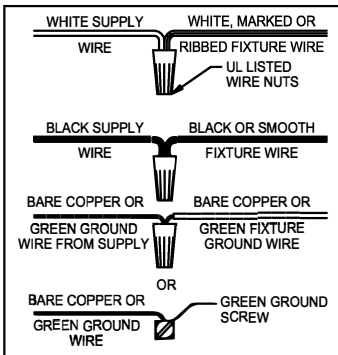

WARNING - If any Special Control Devices are used with this Fixture, Follow the Instructions Carefully to assure full compliance with N.E.C. requirements. If there are any questions, contact a Qualified Electrical Contractor.

CAUTION - All glass is fragile, use care when handling Glass component(s) and or Lamp(s).

CANOPY MOUNTING & WIRE CONNECTION ASSEMBLY STEPS:

Attach (N), (P) to achieve overall desired length.
 Joignez (N), (P) pour obtenir la longueur voulue.
 Una (N), (P) para lograr la longitud deseada.

1. D,E → A
2. B,A → C
3. F → P,N,M
4. N → Q
5. M → N
6. L → M,K
7. F → L,K,H
8. F → G
9. H,J → D

FIXTURE ASSEMBLY STEPS:

1. V → W
2. Q → N
3. Y,Z → X
4. AA → X

B, C, G & AA
 (NOT FURNISHED)
 (NON FOURNIE)
 (NO INCLUIDA)