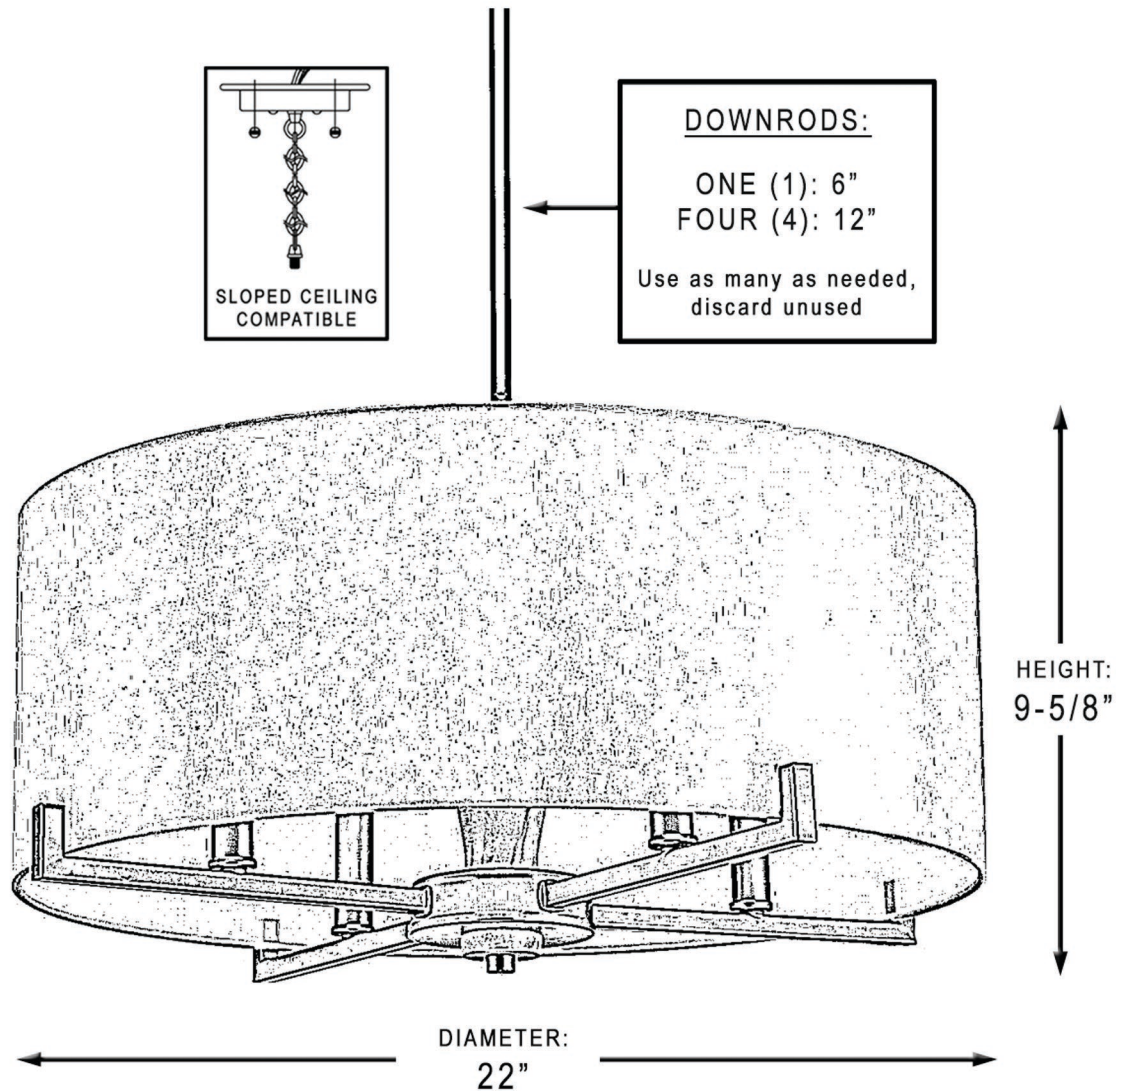

urban ambiance

UHP2632

INTERIOR DRUM CHANDELIER

Collection	Oxford
Finish	Palladian Gold
Shade	White Silk
Bulb Type	B10 Candelabra
Bulb Wattage	60W
Number of Bulbs	4
Bulbs Included	NO
Certification	UL
Rated For	Dry Locations
Weight	4.62 Pounds
Chain Length	8 inches
Extension Rods	One 6", Four 12"
Material Construction	Steel