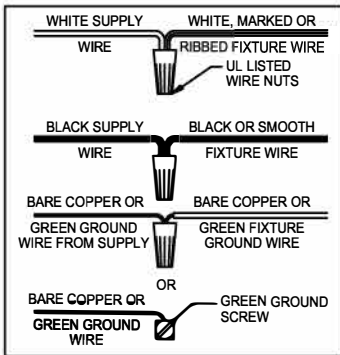

WARNING - If any Special Control Devices are used with this Fixture, Follow the Instructions Carefully to assure full compliance with N.E.C. requirements. If there are any questions, contact a Qualified Electrical Contractor.

CAUTION - All glass is fragile, use care when handling Glass component(s) and or Lamp(s).

CANOPY MOUNTING & WIRE CONNECTION ASSEMBLY STEPS:

Attach (N), (P) to achieve overall desired length.
 Joignez (N), (P) pour obtenir la longueur voulue.
 Una (N), (P) para lograr la longitud deseada.