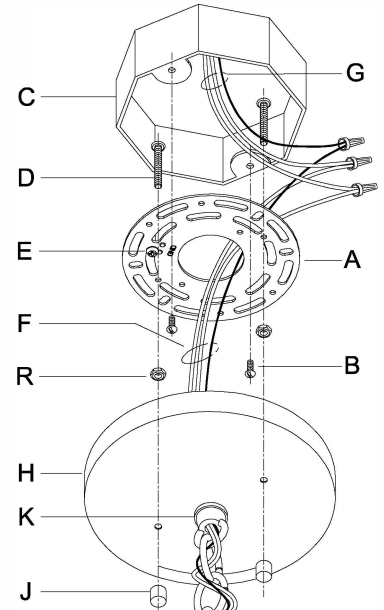

CAUTION - All glass is fragile, use care when handling Glass component(s) and or Lamp(s).

CANOPY MOUNTING & WIRE CONNECTION ASSEMBLY STEPS:

Attach (N), (P) to achieve overall desired length.
 Joignez (N), (P) pour obtenir la longueur voulue.
 Una (N), (P) para lograr la longitud deseada.

1. D,E → A
2. B,A → C
3. F → P,N,M
4. N → Q
5. M → N
6. L → M,K
7. F → L,K,H
8. F → G
9. H,J → D

B, C, G & AA
 (NOT FURNISHED)
 (NON FOURNIE)
 (NO INCLUIDA)

FIXTURE ASSEMBLY STEPS:

1. Y → Z
2. Q → N
3. AA → BB
4. V → AA