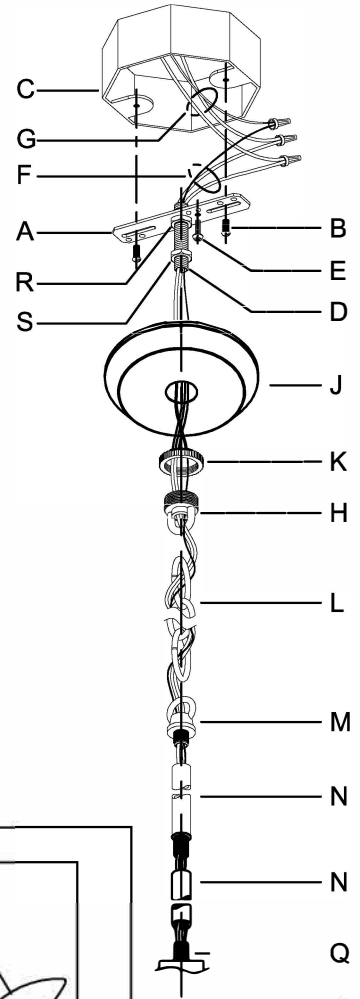

UHP2624

WARNING - If any Special Control Devices are used with this Fixture, Follow the Instructions Carefully to assure full compliance with N.E.C. requirements. If there are any questions, contact a Qualified Electrical Contractor.
WARNING - This product contains chemicals known to the State of California to cause cancer, birth defects and /or other reproductive harm. Thoroughly wash hands after installing, handling, cleaning, or otherwise touching this product.
CAUTION - All glass is fragile, use care when handling Glass component(s) and or Lamp(s).

CANOPY MOUNTING & WIRE CONNECTION ASSEMBLY STEPS:

Attach (N), (P) to achieve overall desired length.
 Una (N), (P) para lograr la longitud deseada.
 Joignez (N), (P) pour obtenir la longueur voulue.

ADJUST HEIGHT WITH "D"
 R → A (TO LOCK)
 AJUSTA LA ALTURA CON "D"
 R → A (APRETAR)
 RÉGLEZ LA HAUTEUR AVEC "D"
 R → A (À VERROUILLER)

1. D,E → A
2. B,A → C
3. R,S,H → D (TO LOCK) (APRETAR) (À VERROUILLER)
4. S → H
5. F → N,M
6. N → Q
7. M → N
8. L → M
9. K,J → L
10. L → H
11. F → L,K,J,H,D
12. F → G
13. J,K → H

FIXTURE ASSEMBLY STEPS:

1. Y ← X
2. U → V
3. T → W
4. X → Y

B, C, G & U
 (NOT FURNISHED)
 (NO INCLUIDA)
 (NON FOURNIE)

UHP2623

UHP2624