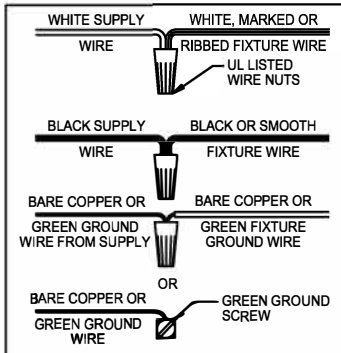

UHP2624

WARNING - If any Special Control Devices are used with this Fixture, Follow the Instructions Carefully to assure full compliance with N.E.C. requirements. If there are any questions, contact a Qualified Electrical Contractor.
WARNING - This product contains chemicals known to the State of California to cause cancer, birth defects and /or other reproductive harm. Thoroughly wash hands after installing, handling, cleaning, or otherwise touching this product.
CAUTION - All glass is fragile, use care when handling Glass component(s) and or Lamp(s).

CANOPY MOUNTING & WIRE CONNECTION ASSEMBLY STEPS:

Attach (N), (P) to achieve overall desired length.
 Una (N), (P) para lograr la longitud deseada.
 Joignez (N), (P) pour obtenir la longueur voulue.

ADJUST HEIGHT WITH "D"
 R → A (TO LOCK)
 AJUSTA LA ALTURA CON "D"
 R → A (APRETAR)
 RÉGLEZ LA HAUTEUR AVEC "D"
 R → A (À VERROUILLER)

1. D,E → A
2. B,A → C
3. R,S,H → D (TO LOCK) (APRETAR) (À VERROUILLER)
4. S → H
5. F → N,M
6. N → Q
7. M → N
8. L → M
9. K,J → L
10. L → H
11. F → L,K,J,H,D
12. F → G
13. J,K → H

FIXTURE ASSEMBLY STEPS: