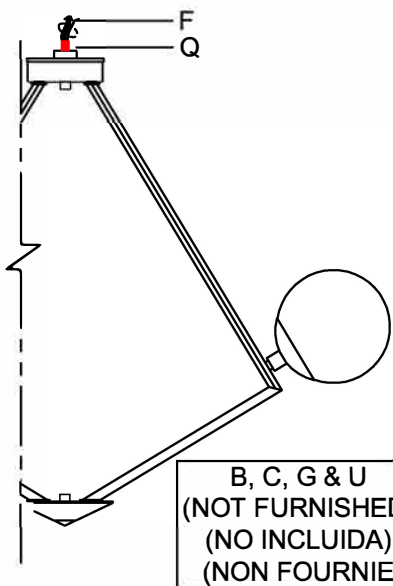

FIXTURE ASSEMBLY STEPS:

1. Y ← X
2. U → V
3. T → W
4. X → Y