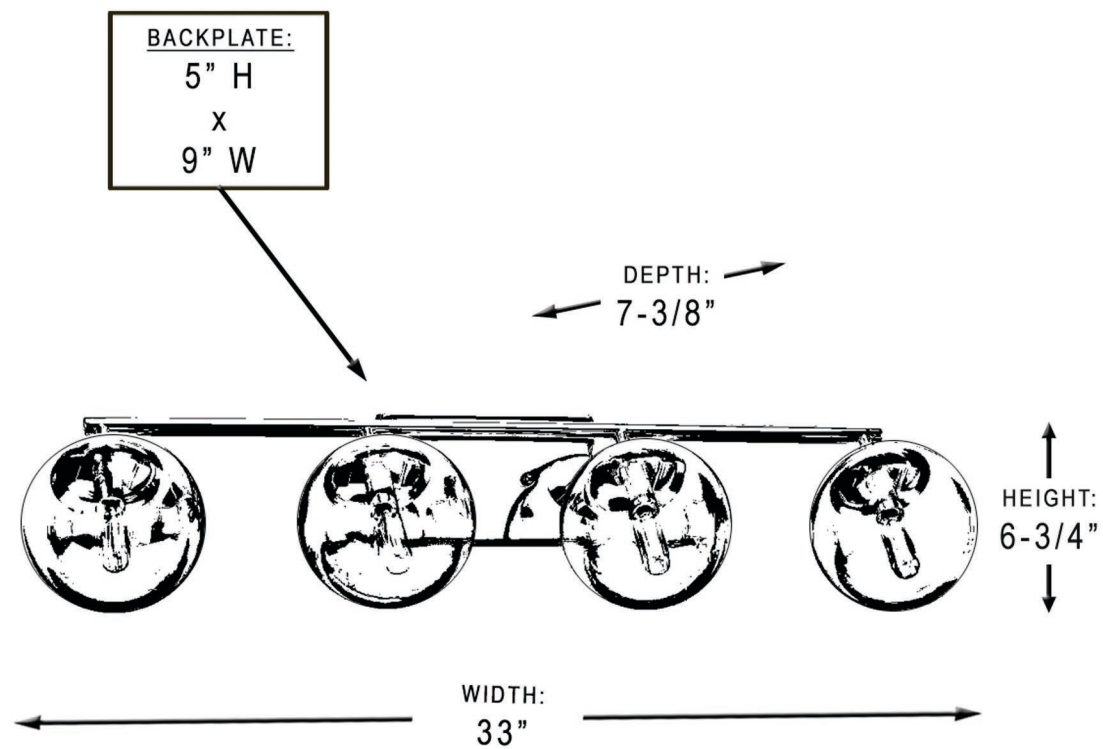

urban ambiance

UHP2622

INTERIOR BATHROOM FIXTURE

Collection	Costa Mesa
Finish	Polished Chrome
Shade	Clear
Bulb Type	Candelabra Base
Bulb Wattage	60W
Number of Bulbs	4
Bulbs Included	NO
Certification	UL
Rated For	Damp Locations
Weight	10.08 Pounds
Chain Length	N/A
Extension Rods	N/A
Material Construction	Steel