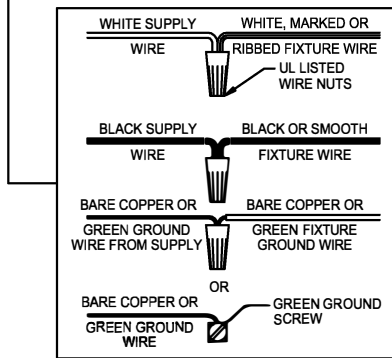

WARNING - If any Special Control Devices are used with this Fixture, Follow the Instructions Carefully to assure full compliance with N.E.C. requirements. If there are any questions, contact a Qualified Electrical Contractor.
WARNING - This product contains chemicals known to the State of California to cause cancer, birth defects and /or other reproductive harm. Thoroughly wash hands after installing, handling, cleaning, or otherwise touching this product.
CAUTION - All glass is fragile, use care when handling Glass component(s) and or Lamp(s).

CANOPY MOUNTING & WIRE CONNECTION ASSEMBLY STEPS:

1. D,E → A
2. K → D
3. B,A → C
4. F → G
5. H,J → D

FIXTURE ASSEMBLY STEPS:

1. R ← L
2. P → N
3. Q → M
4. L → R

UHP2622

UHP2621

UHP2620

**B, C, G & P
 (NOT FURNISHED)
 (NO INCLUIDA)
 (NON FOURNIE)**