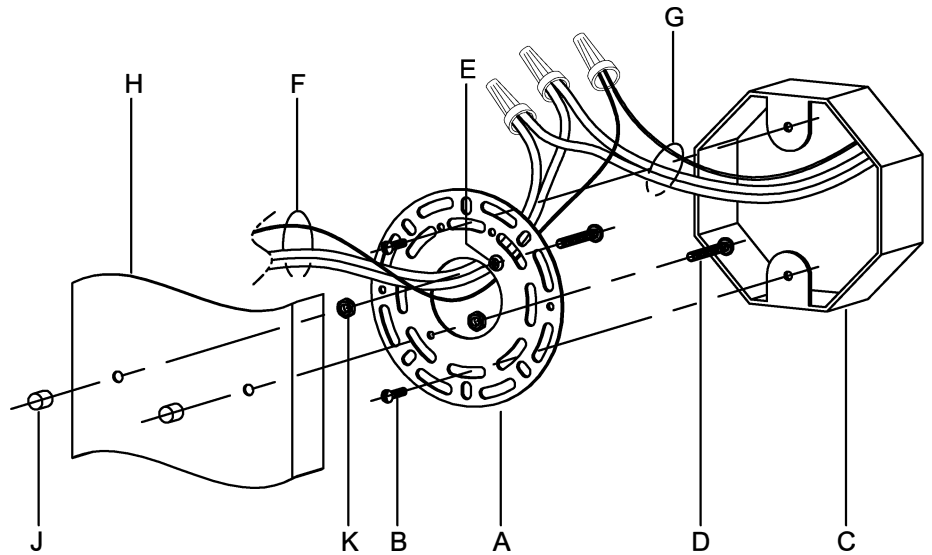

WARNING - If any Special Control Devices are used with this Fixture, Follow the Instructions Carefully to assure full compliance with N.E.C. requirements. If there are any questions, contact a Qualified Electrical Contractor.
WARNING - This product contains chemicals known to the State of California to cause cancer, birth defects and /or other reproductive harm. Thoroughly wash hands after installing, handling, cleaning, or otherwise touching this product.
CAUTION - All glass is fragile, use care when handling Glass component(s) and or Lamp(s).

CANOPY MOUNTING & WIRE CONNECTION ASSEMBLY STEPS:

1. D,E → A
2. K → D
3. B,A → C
4. F → G
5. H,J → D

FIXTURE ASSEMBLY STEPS:

1. R ← L
2. P → N
3. Q → M
4. L → R

UHP2622

UHP2621

UHP2620

**B, C, G & P
 (NOT FURNISHED)
 (NO INCLUIDA)
 (NON FOURNIE)**