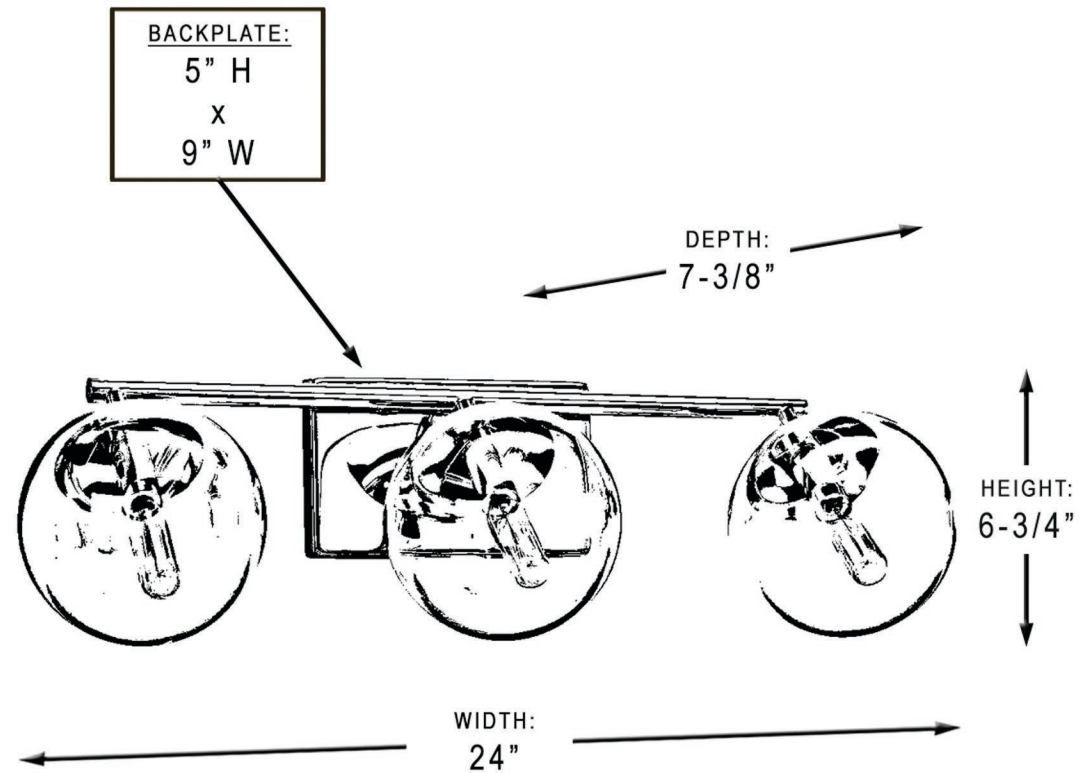

urban ambiance

UHP2621

INTERIOR BATHROOM FIXTURE

Collection	Costa Mesa
Finish	Polished Chrome
Shade	Clear
Bulb Type	Candelabra Base
Bulb Wattage	60W
Number of Bulbs	3
Bulbs Included	NO
Certification	UL
Rated For	Damp Locations
Weight	7.61 Pounds
Chain Length	N/A
Extension Rods	N/A
Material Construction	Steel