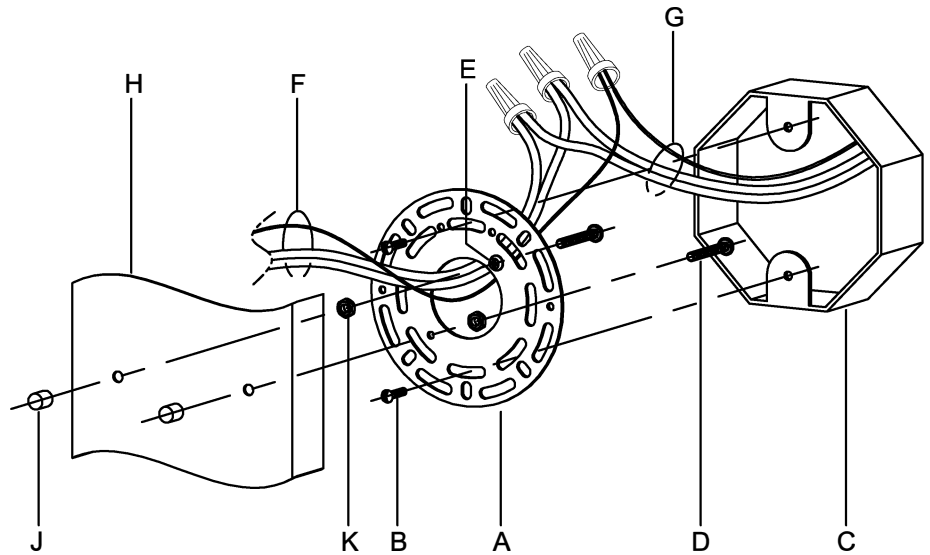

WARNING - If any Special Control Devices are used with this Fixture, Follow the Instructions Carefully to assure full compliance with N.E.C. requirements. If there are any questions, contact a Qualified Electrical Contractor.
WARNING - This product contains chemicals known to the State of California to cause cancer, birth defects and /or other reproductive harm. Thoroughly wash hands after installing, handling, cleaning, or otherwise touching this product.
CAUTION - All glass is fragile, use care when handling Glass component(s) and or Lamp(s).

CANOPY MOUNTING & WIRE CONNECTION ASSEMBLY STEPS:

1. D,E → A
2. K → D
3. B,A → C
4. F → G
5. H,J → D

FIXTURE ASSEMBLY STEPS:

1. R ← L
2. P → N
3. Q → M
4. L → R

UHP2622

UHP2621

UHP2620

B, C, G & P
 (NOT FURNISHED)
 (NO INCLUIDA)
 (NON FOURNIE)