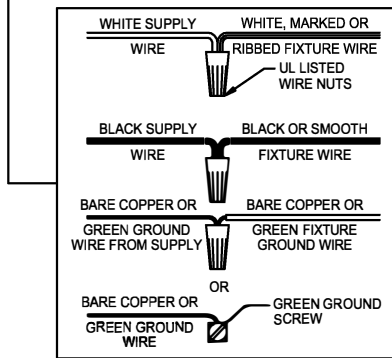

WARNING - If any Special Control Devices are used with this Fixture, Follow the Instructions Carefully to assure full compliance with N.E.C. requirements. If there are any questions, contact a Qualified Electrical Contractor.
WARNING - This product contains chemicals known to the State of California to cause cancer, birth defects and /or other reproductive harm. Thoroughly wash hands after installing, handling, cleaning, or otherwise touching this product.
CAUTION - All glass is fragile, use care when handling Glass component(s) and or Lamp(s).

CANOPY MOUNTING & WIRE CONNECTION ASSEMBLY STEPS:

1. D,E → A
2. K → D
3. B,A → C
4. F → G
5. H,J → D

FIXTURE ASSEMBLY STEPS:

1. R ← L
2. P → N
3. Q → M
4. L → R

UHP2622

UHP2621

UHP2620

B, C, G & P
 (NOT FURNISHED)
 (NO INCLUIDA)
 (NON FOURNIE)