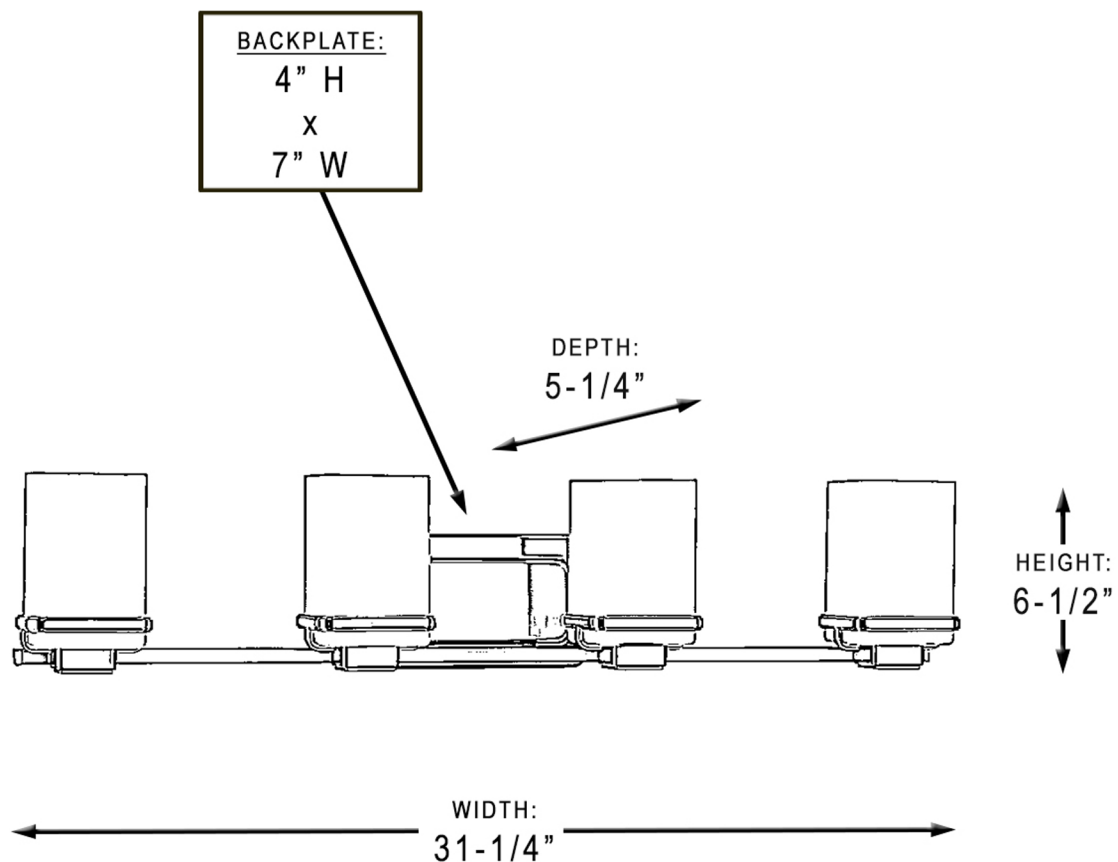

urban ambiance

UHP2605

INTERIOR BATHROOM FIXTURE

Collection	Modena
Finish	Polished Chrome
Shade	Etched/Painted White Inside
Bulb Type	A19 Medium Base
Bulb Wattage	100 W
Number of Bulbs	4
Bulbs Included	No
Certification	UL-CUL
Rated For	Damp Locations
Weight	10.52 LBS
Chain Length	N/A
Extension Rods	0
Material Construction	Steel