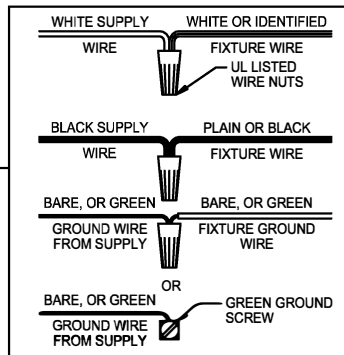

WARNING - If any Special Control Devices are used with this Fixture, Follow the Instructions Carefully to assure full compliance with N.E.C. requirements. If there are any questions, contact a Qualified Electrical Contractor.

WARNING - This product contains chemicals known to the State of California to cause cancer, birth defects and /or other reproductive harm. Thoroughly wash hands after installing, handling, cleaning, or otherwise touching this product.

CAUTION - All glass is fragile, use care when handling Glass component(s) and or Lamp(s).

ASSEMBLY STEPS:

PASOS PARA ENSAMBLAR:

MODE D'ASSEMBLAGE:

1. E → A
2. B,A → C
3. F → G
4. D,H → A
5. L,K → J
6. N → J