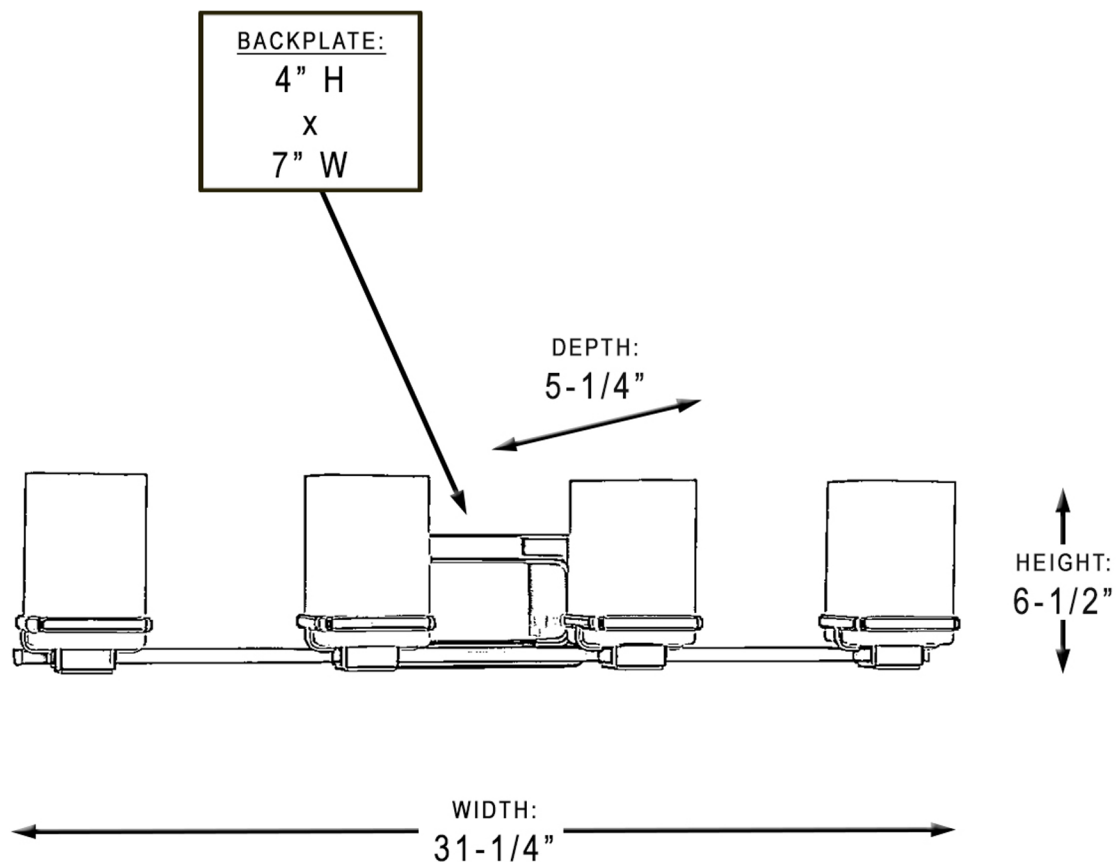

## UHP2604

INTERIOR BATHROOM FIXTURE

<b>Collection</b>	Modena
<b>Finish</b>	Brushed Nickel
<b>Shade</b>	Etched/Painted White Inside
<b>Bulb Type</b>	A19 Medium Base
<b>Bulb Wattage</b>	100 W
<b>Number of Bulbs</b>	4
<b>Bulbs Included</b>	No
<b>Certification</b>	UL-CUL
<b>Rated For</b>	Damp Locations
<b>Weight</b>	10.52 LBS
<b>Chain Length</b>	N/A
<b>Extension Rods</b>	0
<b>Material Construction</b>	Steel