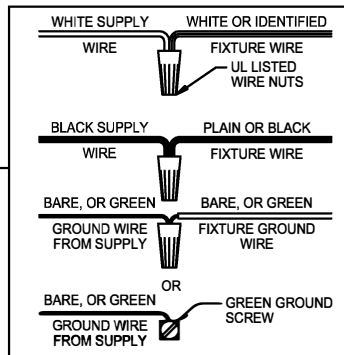

WARNING - If any Special Control Devices are used with this Fixture, Follow the Instructions Carefully to assure full compliance with N.E.C. requirements. If there are any questions, contact a Qualified Electrical Contractor.

WARNING - This product contains chemicals known to the State of California to cause cancer, birth defects and /or other reproductive harm. Thoroughly wash hands after installing, handling, cleaning, or otherwise touching this product.

CAUTION - All glass is fragile, use care when handling Glass component(s) and or Lamp(s).

ASSEMBLY STEPS:

PASOS PARA ENSAMBLAR:

MODE D'ASSEMBLAGE:

1. E → A
2. B,A → C
3. F → G 
4. D,H → A
5. L,K → J
6. N → J