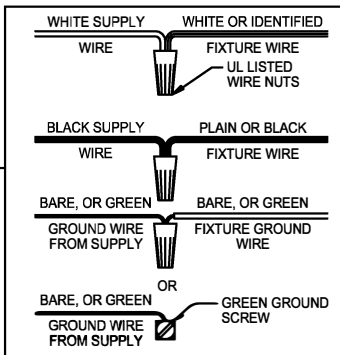

WARNING - If any Special Control Devices are used with this Fixture, Follow the Instructions Carefully to assure full compliance with N.E.C. requirements. If there are any questions, contact a Qualified Electrical Contractor.

WARNING - This product contains chemicals known to the State of California to cause cancer, birth defects and /or other reproductive harm. Thoroughly wash hands after installing, handling, cleaning, or otherwise touching this product.

CAUTION - All glass is fragile, use care when handling Glass component(s) and or Lamp(s).

ASSEMBLY STEPS:

PASOS PARA ENSAMBLAR:

MODE D'ASSEMBLAGE:

1. E → A
2. B,A → C
3. F → G
4. D,H → A
5. L,K → J
6. N → J