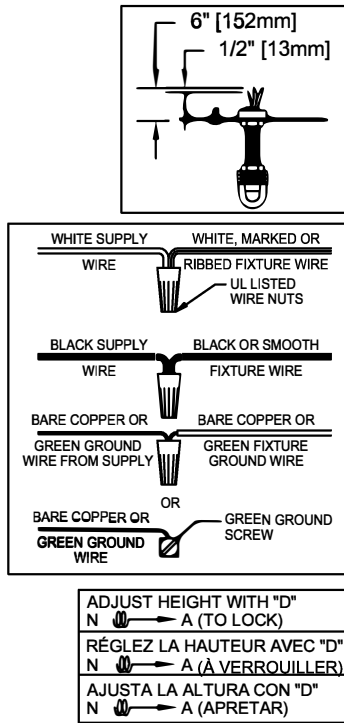

**WARNING** - If any Special Control Devices are used with this Fixture, Follow the Instructions Carefully to assure full compliance with N.E.C. requirements. If there are any questions, contact a Qualified Electrical Contractor.  
**WARNING** - This product contains chemicals known to the State of California to cause cancer, birth defects and /or other reproductive harm. Thoroughly wash hands after installing, handling, cleaning, or otherwise touching this product.  
**CAUTION** - All glass is fragile, use care when handling Glass component(s) and or Lamp(s).

**CANOPY MOUNTING & WIRE CONNECTION ASSEMBLY STEPS:**

1. D,E → A
2. B,A → C
3. N,P,H → D
4. P → H (TO LOCK) (À VERROUILLER) (APRETAR)
5. F → M
6. M → Q
7. L → M
8. J,K → L
9. L → H
10. F → L,K,J,H,D
11. F → G
12. J,K → H

**FIXTURE ASSEMBLY STEPS:**

1. R → S

B, C, G & R  
(NOT FURNISHED)  
(NON FOURNIE)  
(NO INCLUIDA)