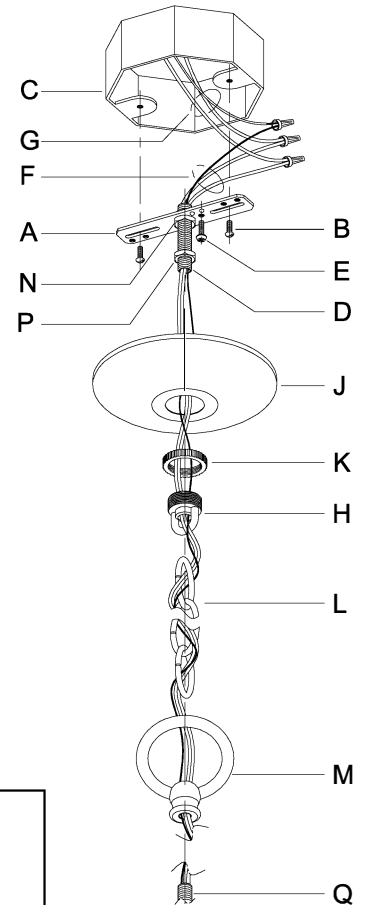

**WARNING** - If any Special Control Devices are used with this Fixture, Follow the Instructions Carefully to assure full compliance with N.E.C. requirements. If there are any questions, contact a Qualified Electrical Contractor.  
**WARNING** - This product contains chemicals known to the State of California to cause cancer, birth defects and /or other reproductive harm. Thoroughly wash hands after installing, handling, cleaning, or otherwise touching this product.  
**CAUTION** - All glass is fragile, use care when handling Glass component(s) and or Lamp(s).

**CANOPY MOUNTING & WIRE CONNECTION ASSEMBLY STEPS:**

1. D,E → A
2. B,A → C
3. N,P,H → D
4. P → H (TO LOCK) (À VERROUILLER) (APRETAR)
5. F → M
6. M → Q
7. L → M
8. J,K → L
9. L → H
10. F → L,K,J,H,D
11. F → G
12. J,K → H

**FIXTURE ASSEMBLY STEPS:**

1. R → S

B, C, G & R  
(NOT FURNISHED)  
(NON FOURNIE)  
(NO INCLUIDA)