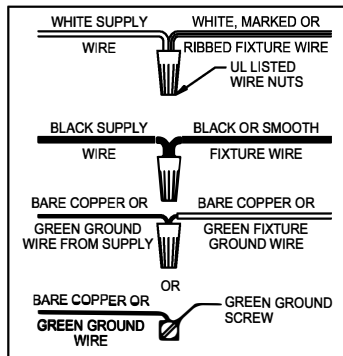

WARNING - If any Special Control Devices are used with this Fixture, Follow the Instructions Carefully to assure full compliance with N.E.C. requirements. If there are any questions, contact a Qualified Electrical Contractor.
WARNING - This product contains chemicals known to the State of California to cause cancer, birth defects and /or other reproductive harm. Thoroughly wash hands after installing, handling, cleaning, or otherwise touching this product.
CAUTION - All glass is fragile, use care when handling Glass component(s) and or Lamp(s).

CANOPY MOUNTING & WIRE CONNECTION ASSEMBLY STEPS:

ADJUST HEIGHT WITH "D"
 N → A (TO LOCK)
 RÉGLEZ LA HAUTEUR AVEC "D"
 N → A (À VERROUILLER)
 AJUSTA LA ALTURA CON "D"
 N → A (APRETAR)

1. D,E → A
2. B,A → C
3. N,P,H → D
4. P → H (TO LOCK) (À VERROUILLER) (APRETAR)
5. F → M
6. M → Q
7. L → M
8. J,K → L
9. L → H
10. F → L,K,J,H,D
11. F → G
12. J,K → H

FIXTURE ASSEMBLY STEPS:

1. R → S

B, C, G & R
 (NOT FURNISHED)
 (NON FOURNIE)
 (NO INCLUIDA)

UHP2770, UHP2771,
UHP2772

UHP2580, UHP2581,
UHP2582