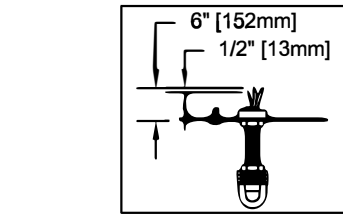

WARNING - If any Special Control Devices are used with this Fixture, Follow the Instructions Carefully to assure full compliance with N.E.C. requirements. If there are any questions, contact a Qualified Electrical Contractor.
WARNING - This product contains chemicals known to the State of California to cause cancer, birth defects and /or other reproductive harm. Thoroughly wash hands after installing, handling, cleaning, or otherwise touching this product.
CAUTION - All glass is fragile, use care when handling Glass component(s) and or Lamp(s).

CANOPY MOUNTING & WIRE CONNECTION ASSEMBLY STEPS:

ADJUST HEIGHT WITH "D"
 N → A (TO LOCK)
 RÉGLEZ LA HAUTEUR AVEC "D"
 N → A (À VERROUILLER)
 AJUSTA LA ALTURA CON "D"
 N → A (APRETAR)

1. D,E → A
2. B,A → C
3. N,P,H → D
4. P → H (TO LOCK) (À VERROUILLER) (APRETAR)
5. F → M
6. M → Q
7. L → M
8. J,K → L
9. L → H
10. F → L,K,J,H,D
11. F → G
12. J,K → H