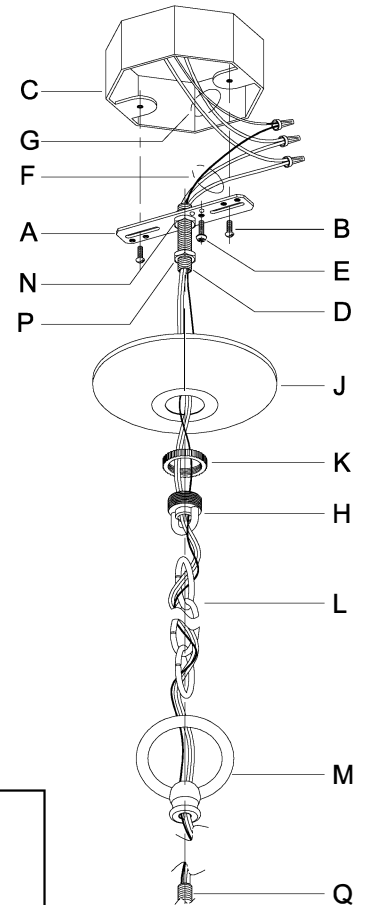

WARNING - If any Special Control Devices are used with this Fixture, Follow the Instructions Carefully to assure full compliance with N.E.C. requirements. If there are any questions, contact a Qualified Electrical Contractor.
WARNING - This product contains chemicals known to the State of California to cause cancer, birth defects and /or other reproductive harm. Thoroughly wash hands after installing, handling, cleaning, or otherwise touching this product.
CAUTION - All glass is fragile, use care when handling Glass component(s) and or Lamp(s).

CANOPY MOUNTING & WIRE CONNECTION ASSEMBLY STEPS:

ADJUST HEIGHT WITH "D"
 N → A (TO LOCK)
 RÉGLEZ LA HAUTEUR AVEC "D"
 N → A (À VERROUILLER)
 AJUSTA LA ALTURA CON "D"
 N → A (APRETAR)

1. D,E → A
2. B,A → C
3. N,P,H → D
4. P → H (TO LOCK) (À VERROUILLER) (APRETAR)
5. F → M
6. M → Q
7. L → M
8. J,K → L
9. L → H
10. F → L,K,J,H,D
11. F → G
12. J,K → H

FIXTURE ASSEMBLY STEPS:

1. R → S

B, C, G & R
 (NOT FURNISHED)
 (NON FOURNIE)
 (NO INCLUIDA)

UHP2770, UHP2771,
UHP2772

UHP2580, UHP2581,
UHP2582