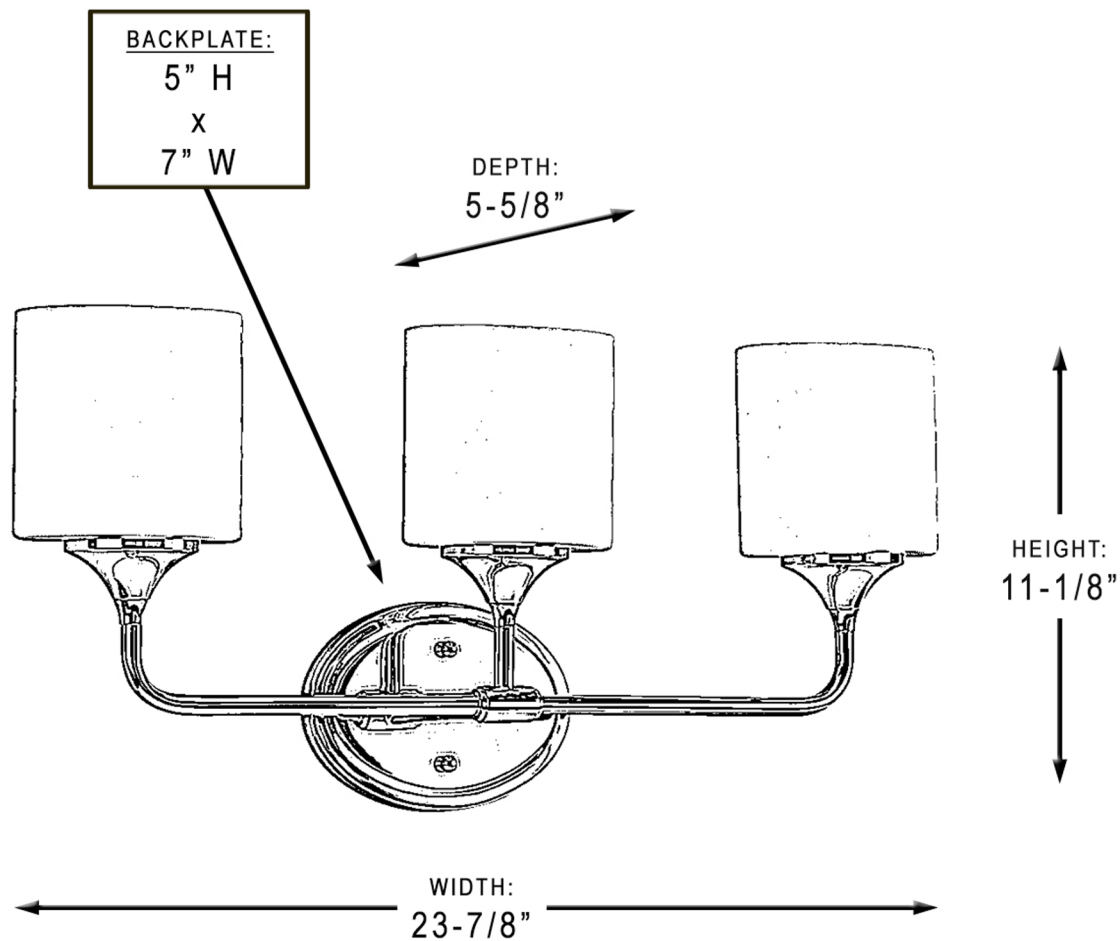

## UHP2571

INTERIOR BATHROOM FIXTURE

|                              |                 |
|------------------------------|-----------------|
| <b>Collection</b>            | Coventry        |
| <b>Finish</b>                | Polished Chrome |
| <b>Shade</b>                 | Etched opal     |
| <b>Bulb Type</b>             | A19 Medium Base |
| <b>Bulb Wattage</b>          | 100 W           |
| <b>Number of Bulbs</b>       | 3               |
| <b>Bulbs Included</b>        | No              |
| <b>Certification</b>         | UL-CUL          |
| <b>Rated For</b>             | Damp Locations  |
| <b>Weight</b>                | 10 LBS          |
| <b>Chain Length</b>          | N/A             |
| <b>Extension Rods</b>        | 0               |
| <b>Material Construction</b> | Steel           |