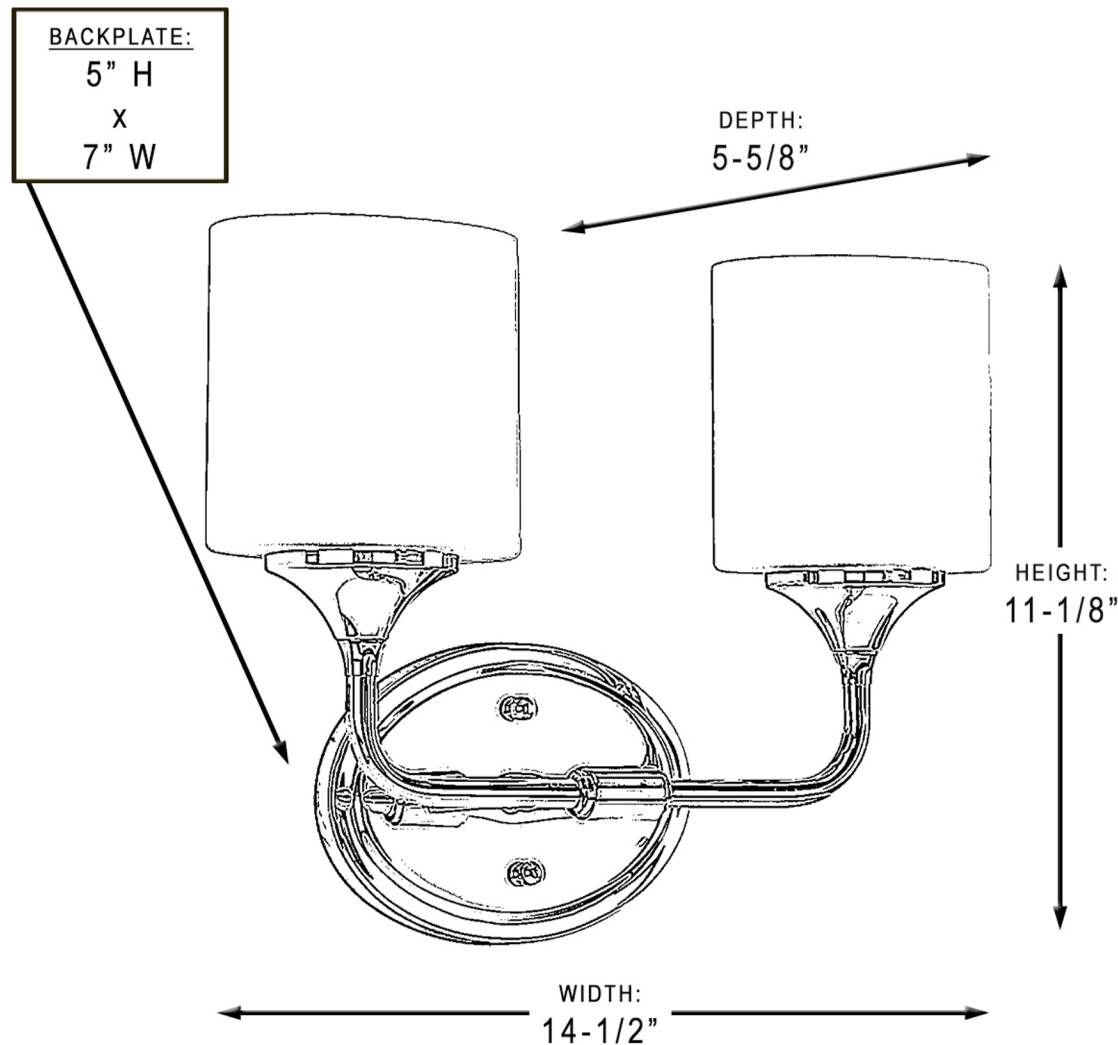

urban ambiance

UHP2570

INTERIOR BATHROOM FIXTURE

Collection	Coventry
Finish	Polished Chrome
Shade	Etched opal
Bulb Type	A19 Medium Base
Bulb Wattage	100 W
Number of Bulbs	2
Bulbs Included	No
Certification	UL-CUL
Rated For	Damp Locations
Weight	8 LBS
Chain Length	N/A
Extension Rods	0
Material Construction	Steel