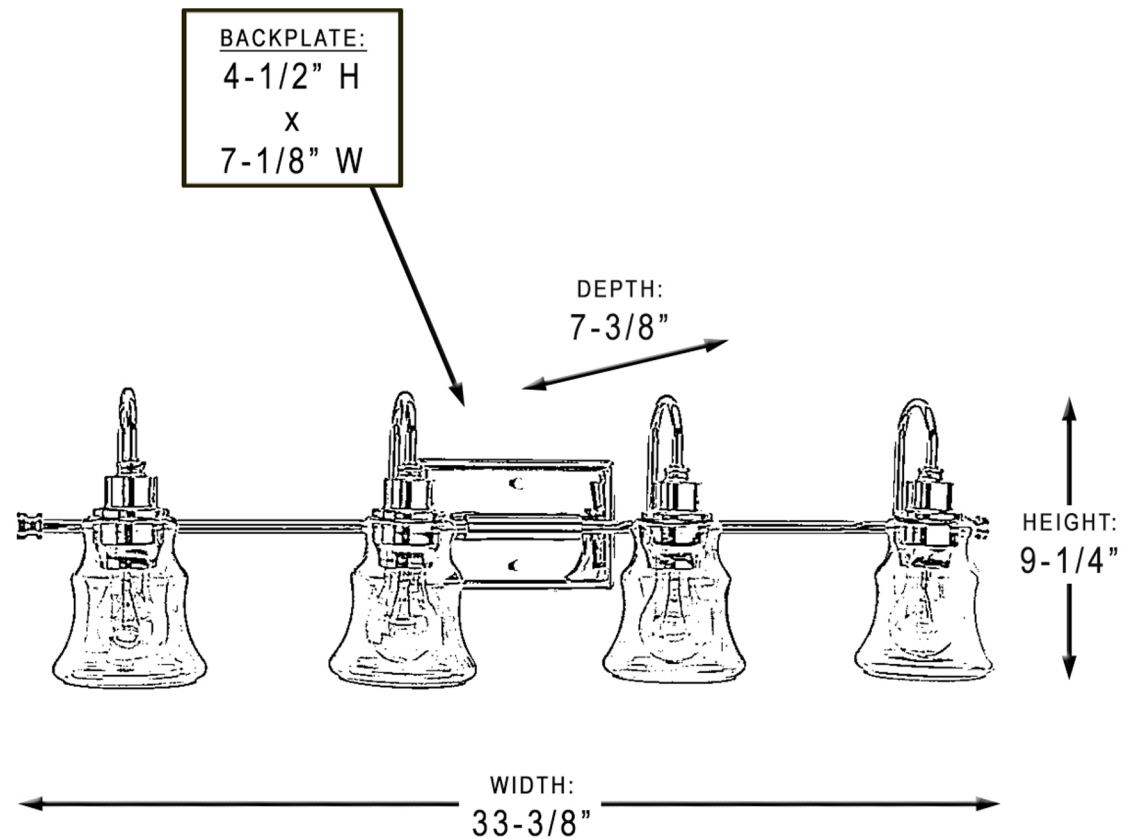

## UHP2554

INTERIOR BATHROOM FIXTURE

<b>Collection</b>	Columbus
<b>Finish</b>	Polished Chrome
<b>Shade</b>	Clear
<b>Bulb Type</b>	A19 Medium Base
<b>Bulb Wattage</b>	60 W
<b>Number of Bulbs</b>	4
<b>Bulbs Included</b>	No
<b>Certification</b>	cULus
<b>Rated For</b>	Damp Locations
<b>Weight</b>	6.27 LBS
<b>Chain Length</b>	N/A
<b>Extension Rods</b>	0
<b>Material Construction</b>	Steel