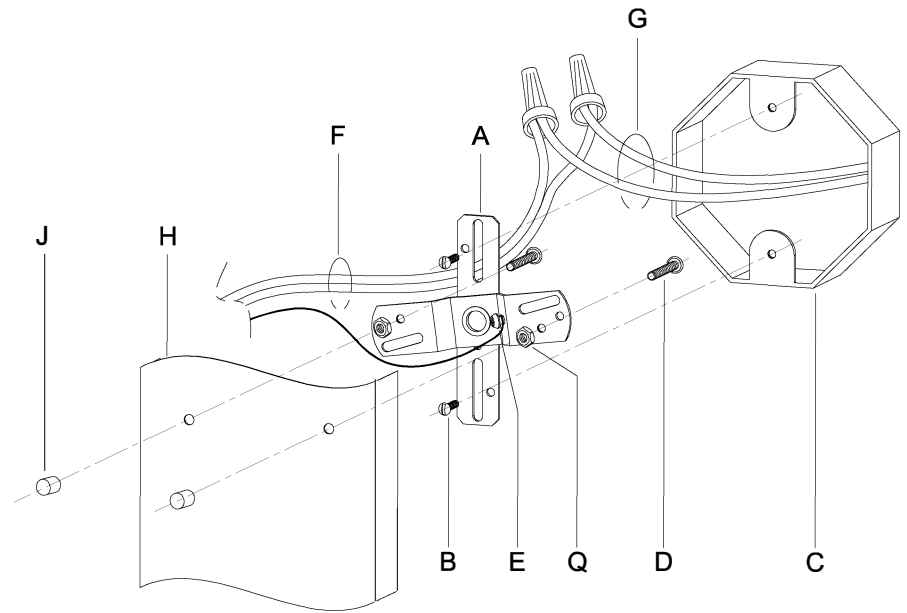

**WARNING** - If any Special Control Devices are used with this Fixture, Follow the Instructions Carefully to assure full compliance with N.E.C. requirements. If there are any questions, contact a Qualified Electrical Contractor.  
**WARNING** - This product contains chemicals known to the State of California to cause cancer, birth defects and /or other reproductive harm. Thoroughly wash hands after installing, handling, cleaning, or otherwise touching this product.  
**CAUTION** - All glass is fragile, use care when handling Glass component(s) and or Lamp(s).

**CANOPY MOUNTING & WIRE CONNECTION ASSEMBLY STEPS:**

1. D,E → A
2. Q → D
3. B,A → C
4. F → G
5. H,J → D

**FIXTURE ASSEMBLY STEPS:**

1. M,N → L
2. P → L

B, C, G & P  
 (NOT FURNISHED)  
 (NON FOURNIE)  
 (NO INCLUIDA)