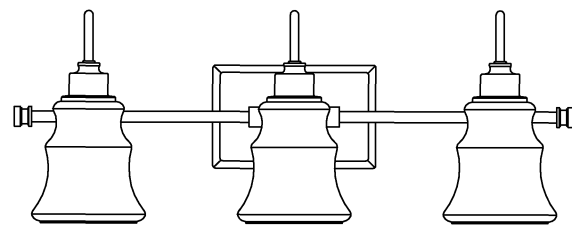

WARNING - If any Special Control Devices are used with this Fixture, Follow the Instructions Carefully to assure full compliance with N.E.C. requirements. If there are any questions, contact a Qualified Electrical Contractor.
WARNING - This product contains chemicals known to the State of California to cause cancer, birth defects and /or other reproductive harm. Thoroughly wash hands after installing, handling, cleaning, or otherwise touching this product.
CAUTION - All glass is fragile, use care when handling Glass component(s) and or Lamp(s).

CANOPY MOUNTING & WIRE CONNECTION ASSEMBLY STEPS:

1. D,E → A
2. Q → D
3. B,A → C
4. F → G
5. H,J → D

FIXTURE ASSEMBLY STEPS:

1. M,N → L
2. P → L

B, C, G & P
(NOT FURNISHED)
(NON FOURNIE)
(NO INCLUIDA)

UHP2553