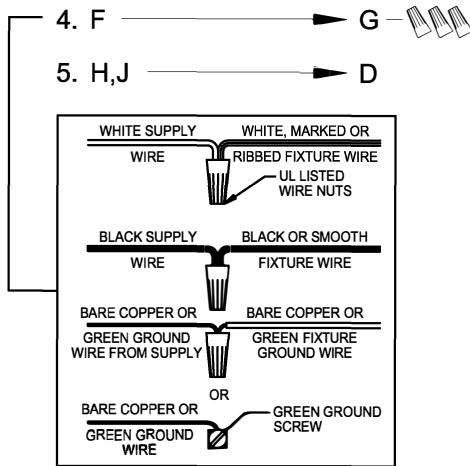

**WARNING** - If any Special Control Devices are used with this Fixture, Follow the Instructions Carefully to assure full compliance with N.E.C. requirements. If there are any questions, contact a Qualified Electrical Contractor.  
**WARNING** - This product contains chemicals known to the State of California to cause cancer, birth defects and /or other reproductive harm. Thoroughly wash hands after installing, handling, cleaning, or otherwise touching this product.  
**CAUTION** - All glass is fragile, use care when handling Glass component(s) and or Lamp(s).

**CANOPY MOUNTING & WIRE CONNECTION ASSEMBLY STEPS:**

1. D,E → A
2. Q → D
3. B,A → C
4. F → G
5. H,J → D

**FIXTURE ASSEMBLY STEPS:**

1. M,N → L
2. P → L

B, C, G & P  
 (NOT FURNISHED)  
 (NON FOURNIE)  
 (NO INCLUIDA)