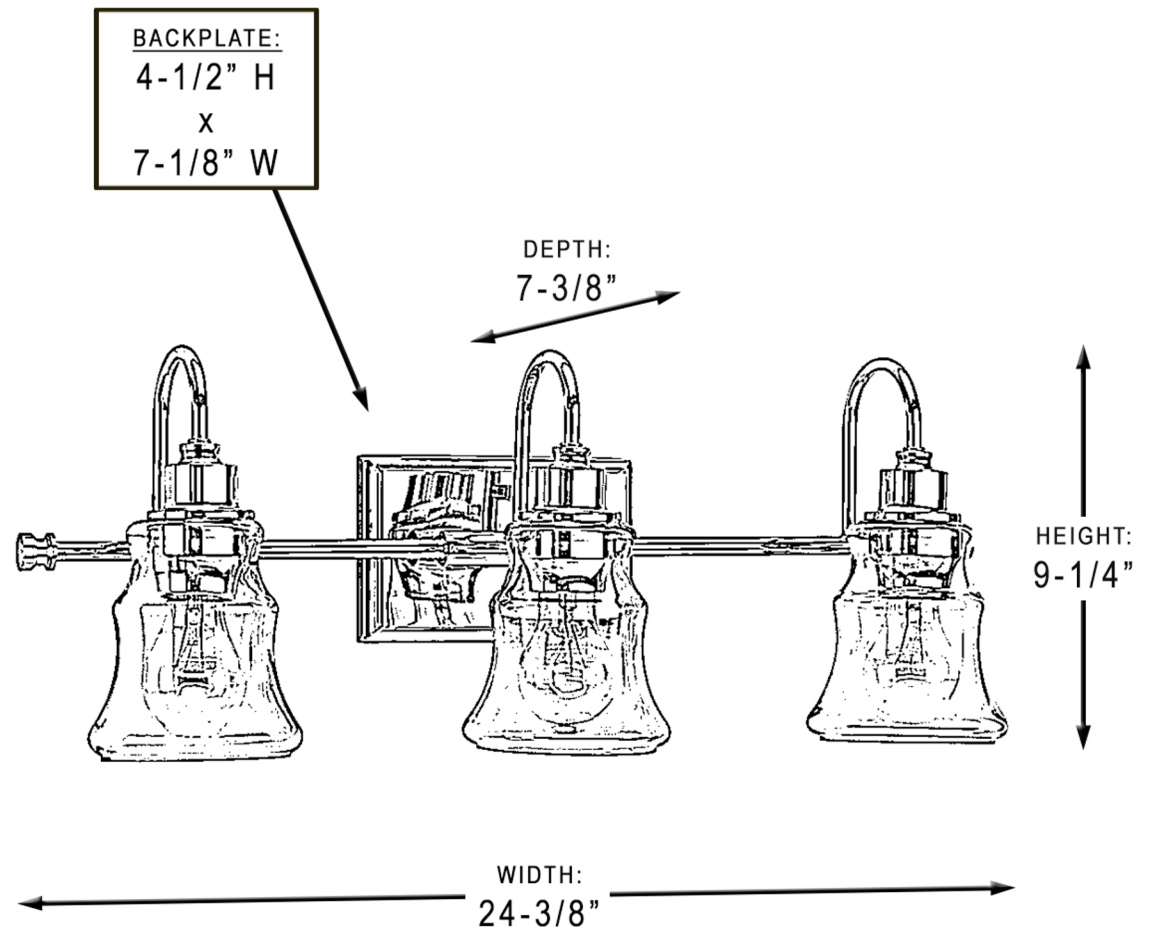

## UHP2553

INTERIOR BATHROOM FIXTURE

<b>Collection</b>	Columbus
<b>Finish</b>	Polished Chrome
<b>Shade</b>	Clear
<b>Bulb Type</b>	A19 Medium Base
<b>Bulb Wattage</b>	60 W
<b>Number of Bulbs</b>	3
<b>Bulbs Included</b>	No
<b>Certification</b>	cULus
<b>Rated For</b>	Damp Locations
<b>Weight</b>	5.17 LBS
<b>Chain Length</b>	N/A
<b>Extension Rods</b>	0
<b>Material Construction</b>	Steel