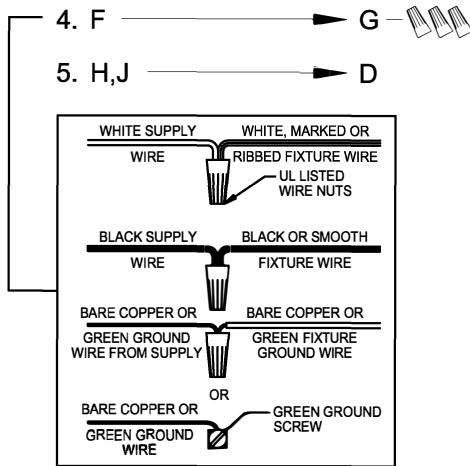

**WARNING** - If any Special Control Devices are used with this Fixture, Follow the Instructions Carefully to assure full compliance with N.E.C. requirements. If there are any questions, contact a Qualified Electrical Contractor.  
**WARNING** - This product contains chemicals known to the State of California to cause cancer, birth defects and /or other reproductive harm. Thoroughly wash hands after installing, handling, cleaning, or otherwise touching this product.  
**CAUTION** - All glass is fragile, use care when handling Glass component(s) and or Lamp(s).

### CANOPY MOUNTING & WIRE CONNECTION ASSEMBLY STEPS:

1. D,E → A
2. Q → D
3. B,A → C
4. F → G
5. H,J → D

### FIXTURE ASSEMBLY STEPS:

1. M,N → L
2. P → L

B, C, G & P  
 (NOT FURNISHED)  
 (NON FOURNIE)  
 (NO INCLUIDA)

UHP2552

UHP2553

UHP2554