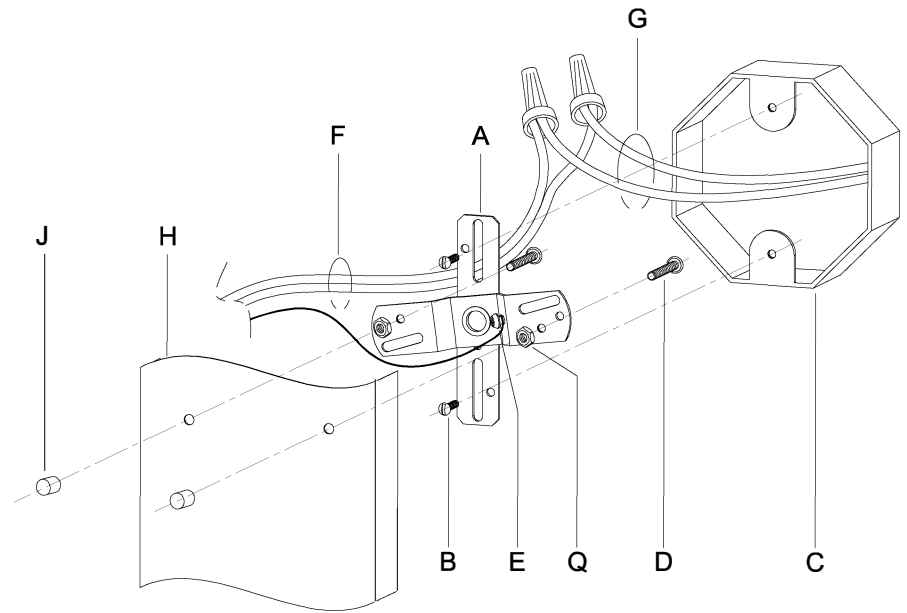

**WARNING** - If any Special Control Devices are used with this Fixture, Follow the Instructions Carefully to assure full compliance with N.E.C. requirements. If there are any questions, contact a Qualified Electrical Contractor.  
**WARNING** - This product contains chemicals known to the State of California to cause cancer, birth defects and /or other reproductive harm. Thoroughly wash hands after installing, handling, cleaning, or otherwise touching this product.  
**CAUTION** - All glass is fragile, use care when handling Glass component(s) and or Lamp(s).

### CANOPY MOUNTING & WIRE CONNECTION ASSEMBLY STEPS:

1. D,E → A
2. Q → D
3. B,A → C
4. F → G
5. H,J → D

### FIXTURE ASSEMBLY STEPS:

1. M,N → L
2. P → L

B, C, G & P  
 (NOT FURNISHED)  
 (NON FOURNIE)  
 (NO INCLUIDA)

UHP2552

UHP2553

UHP2554