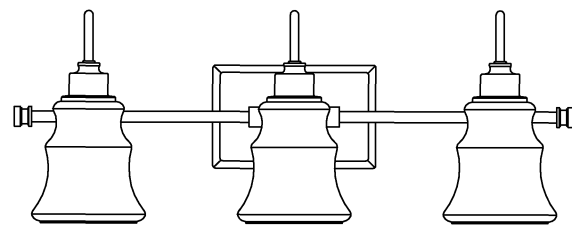

**WARNING** - If any Special Control Devices are used with this Fixture, Follow the Instructions Carefully to assure full compliance with N.E.C. requirements. If there are any questions, contact a Qualified Electrical Contractor.  
**WARNING** - This product contains chemicals known to the State of California to cause cancer, birth defects and /or other reproductive harm. Thoroughly wash hands after installing, handling, cleaning, or otherwise touching this product.  
**CAUTION** - All glass is fragile, use care when handling Glass component(s) and or Lamp(s).

### CANOPY MOUNTING & WIRE CONNECTION ASSEMBLY STEPS:

1. D,E → A
2. Q → D
3. B,A → C
4. F → G
5. H,J → D

### FIXTURE ASSEMBLY STEPS:

1. M,N → L
2. P → L

B, C, G & P  
 (NOT FURNISHED)  
 (NON FOURNIE)  
 (NO INCLUIDA)

UHP2552

UHP2553

UHP2554