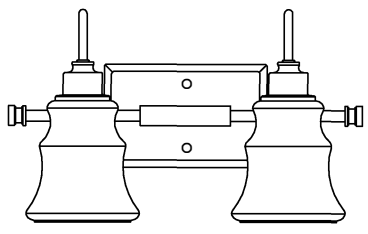

### CANOPY MOUNTING & WIRE CONNECTION ASSEMBLY STEPS:

1. D,E → A
2. Q → D
3. B,A → C
4. F → G
5. H,J → D

### FIXTURE ASSEMBLY STEPS:

1. M,N → L
2. P → L

B, C, G & P  
 (NOT FURNISHED)  
 (NON FOURNIE)  
 (NO INCLUIDA)

UHP2552

UHP2553

UHP2554