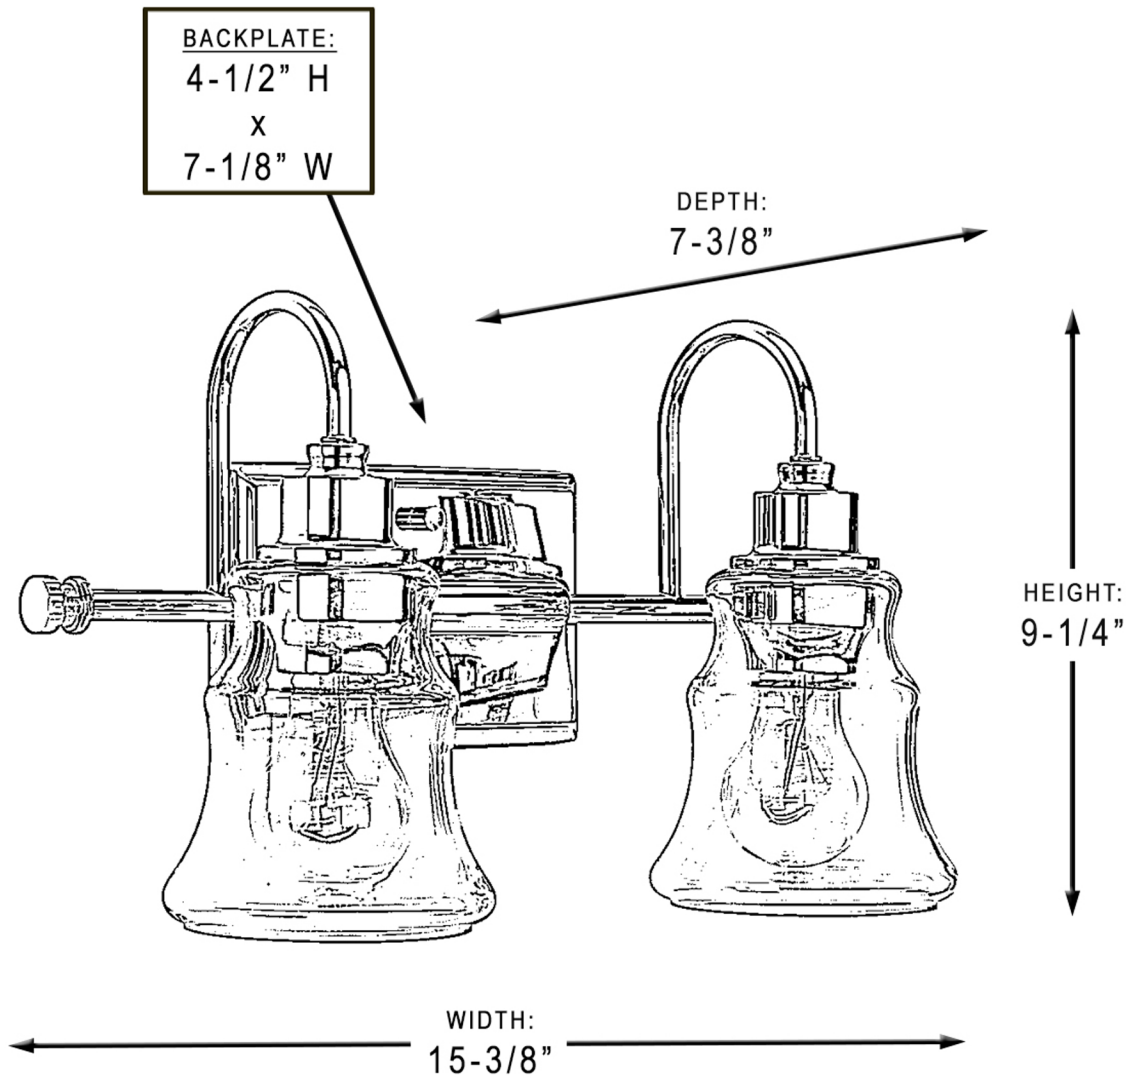

urban ambiance

UHP2552

INTERIOR BATHROOM FIXTURE

| | |
|------------------------------|-----------------|
| Collection | Columbus |
| Finish | Polished Chrome |
| Shade | Clear |
| Bulb Type | A19 Medium Base |
| Bulb Wattage | 60 W |
| Number of Bulbs | 2 |
| Bulbs Included | No |
| Certification | cULus |
| Rated For | Damp Locations |
| Weight | 3.26 LBS |
| Chain Length | N/A |
| Extension Rods | 0 |
| Material Construction | Steel |