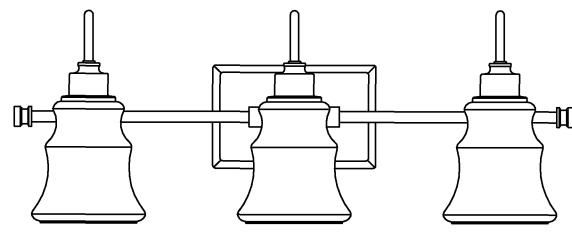

WARNING - If any Special Control Devices are used with this Fixture, Follow the Instructions Carefully to assure full compliance with N.E.C. requirements. If there are any questions, contact a Qualified Electrical Contractor.
WARNING - This product contains chemicals known to the State of California to cause cancer, birth defects and /or other reproductive harm. Thoroughly wash hands after installing, handling, cleaning, or otherwise touching this product.
CAUTION - All glass is fragile, use care when handling Glass component(s) and or Lamp(s).

CANOPY MOUNTING & WIRE CONNECTION ASSEMBLY STEPS:

1. D,E → A
2. Q → D
3. B,A → C
4. F → G
5. H,J → D

FIXTURE ASSEMBLY STEPS:

1. M,N → L
2. P → L

B, C, G & P
 (NOT FURNISHED)
 (NON FOURNIE)
 (NO INCLUIDA)

UHP2552