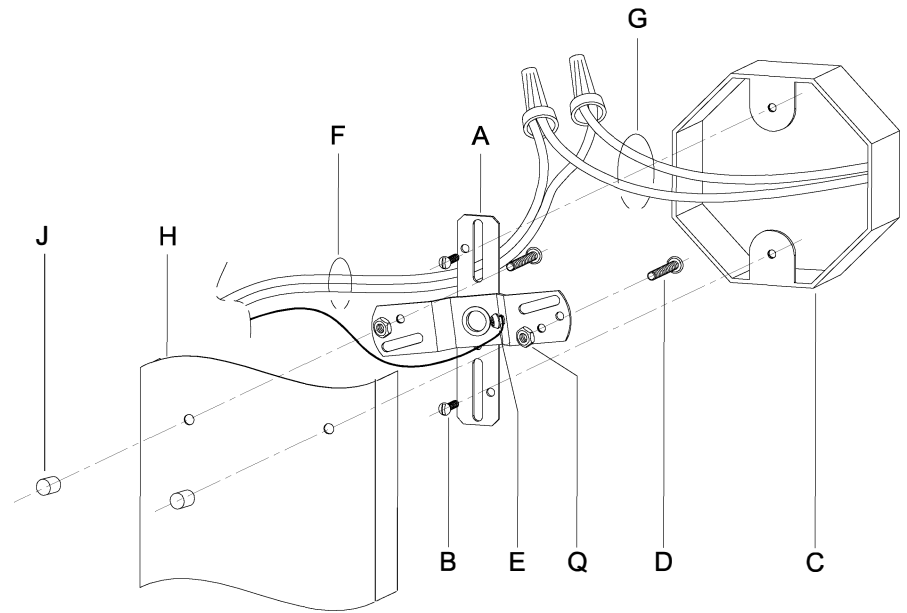

WARNING - If any Special Control Devices are used with this Fixture, Follow the Instructions Carefully to assure full compliance with N.E.C. requirements. If there are any questions, contact a Qualified Electrical Contractor.
WARNING - This product contains chemicals known to the State of California to cause cancer, birth defects and /or other reproductive harm. Thoroughly wash hands after installing, handling, cleaning, or otherwise touching this product.
CAUTION - All glass is fragile, use care when handling Glass component(s) and or Lamp(s).

CANOPY MOUNTING & WIRE CONNECTION ASSEMBLY STEPS:

1. D,E → A
2. Q → D
3. B,A → C
4. F → G
5. H,J → D

FIXTURE ASSEMBLY STEPS:

1. M,N → L
2. P → L

B, C, G & P
 (NOT FURNISHED)
 (NON FOURNIE)
 (NO INCLUIDA)

UHP2552