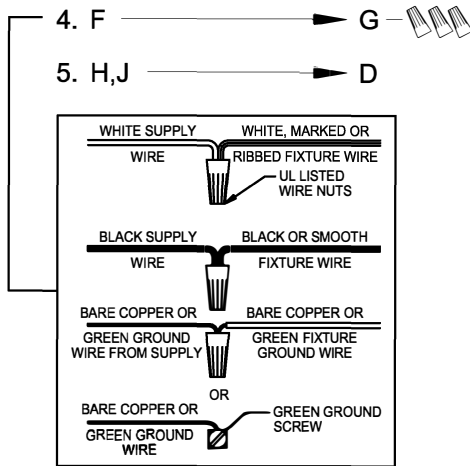

WARNING - If any Special Control Devices are used with this Fixture, Follow the Instructions Carefully to assure full compliance with N.E.C. requirements. If there are any questions, contact a Qualified Electrical Contractor.
WARNING - This product contains chemicals known to the State of California to cause cancer, birth defects and /or other reproductive harm. Thoroughly wash hands after installing, handling, cleaning, or otherwise touching this product.
CAUTION - All glass is fragile, use care when handling Glass component(s) and or Lamp(s).

CANOPY MOUNTING & WIRE CONNECTION ASSEMBLY STEPS:

1. D,E → A
2. Q → D
3. B,A → C
4. F → G
5. H,J → D

FIXTURE ASSEMBLY STEPS:

1. M,N → L
2. P → L

B, C, G & P
 (NOT FURNISHED)
 (NON FOURNIE)
 (NO INCLUIDA)

UHP2552