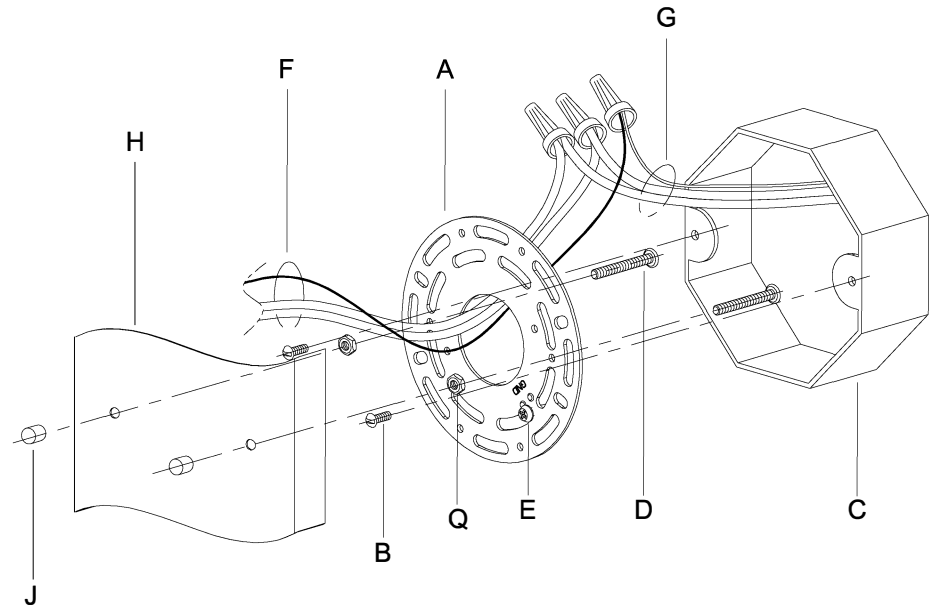

WARNING - If any Special Control Devices are used with this Fixture, Follow the Instructions Carefully to assure full compliance with N.E.C. requirements. If there are any questions, contact a Qualified Electrical Contractor.

CAUTION - All glass is fragile, use care when handling Glass component(s) and or Lamp(s).

CANOPY MOUNTING & WIRE CONNECTION ASSEMBLY STEPS:

1. D,E → A
2. Q → D
3. B,A → C
4. F → G
5. H,J → D

FIXTURE ASSEMBLY STEPS: