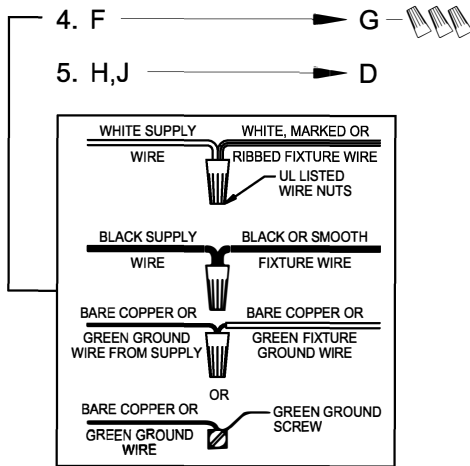

WARNING - If any Special Control Devices are used with this Fixture, Follow the Instructions Carefully to assure full compliance with N.E.C. requirements. If there are any questions, contact a Qualified Electrical Contractor.

CAUTION - All glass is fragile, use care when handling Glass component(s) and or Lamp(s).

CANOPY MOUNTING & WIRE CONNECTION ASSEMBLY STEPS:

1. D,E → A
2. Q → D
3. B,A → C
4. F → G
5. H,J → D

FIXTURE ASSEMBLY STEPS: