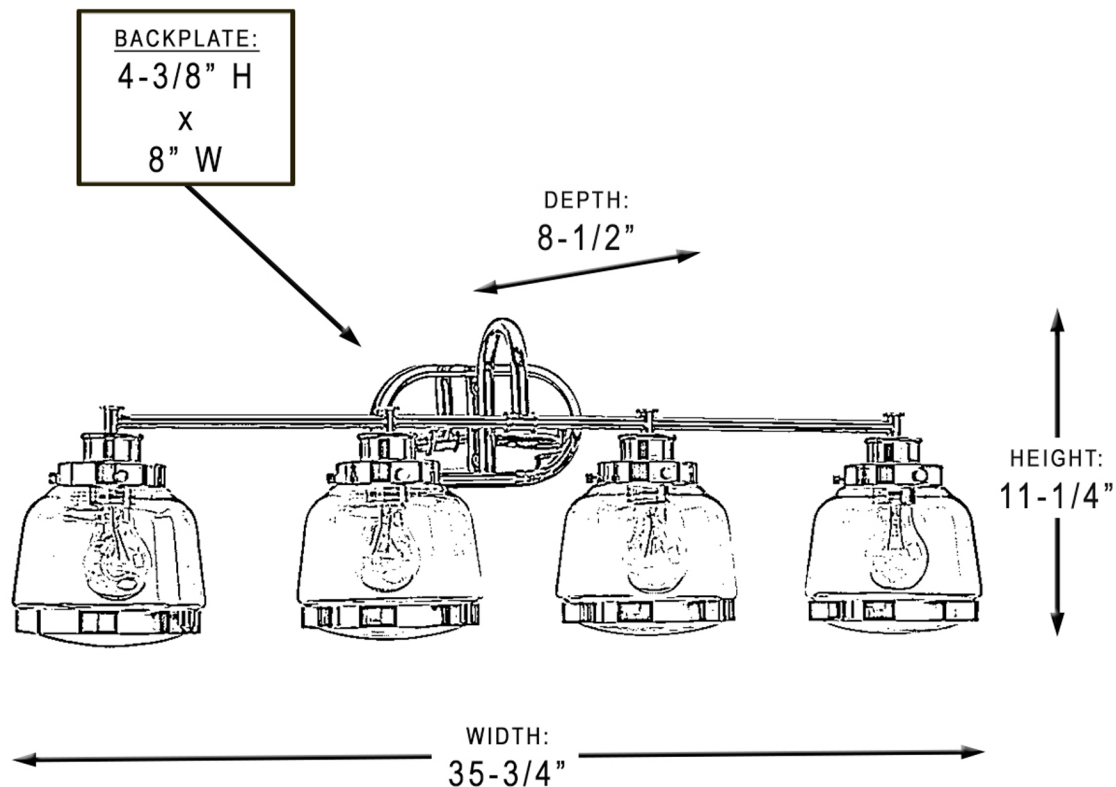

## UHP2541

INTERIOR BATHROOM FIXTURE

<b>Collection</b>	Nottingham
<b>Finish</b>	Olde Bronze
<b>Shade</b>	Clear
<b>Bulb Type</b>	A19 Medium Base
<b>Bulb Wattage</b>	75 W
<b>Number of Bulbs</b>	4
<b>Bulbs Included</b>	No
<b>Certification</b>	cULus
<b>Rated For</b>	Damp Locations
<b>Weight</b>	8.36 LBS
<b>Chain Length</b>	N/A
<b>Extension Rods</b>	0
<b>Material Construction</b>	Steel