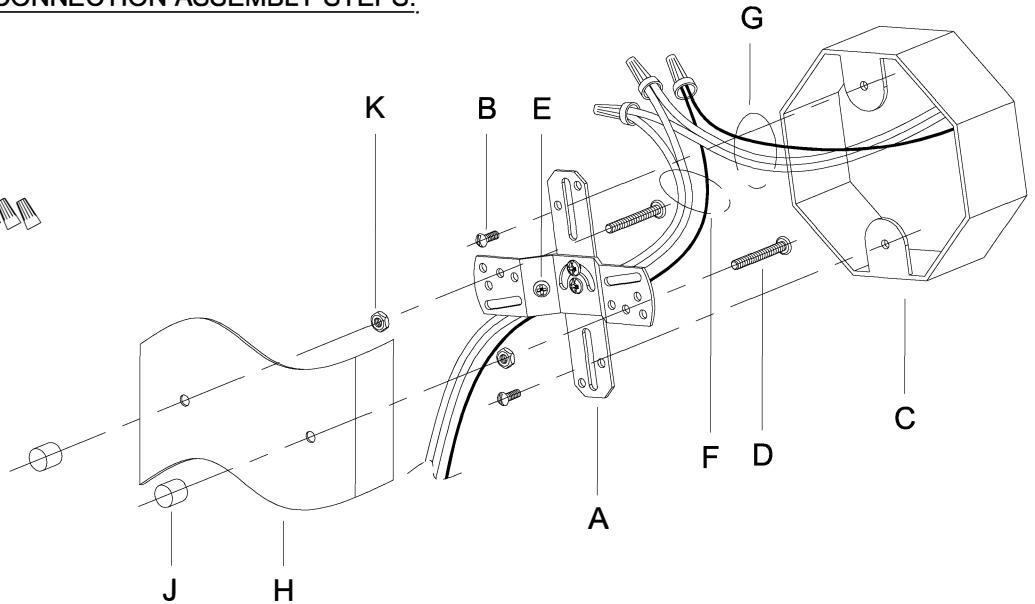

WARNING - If any Special Control Devices are used with this Fixture, Follow the Instructions Carefully to assure full compliance with N.E.C. requirements. If there are any questions, contact a Qualified Electrical Contractor.
WARNING - This product contains chemicals known to the State of California to cause cancer, birth defects and /or other reproductive harm. Thoroughly wash hands after installing, handling, cleaning, or otherwise touching this product.
CAUTION - All glass is fragile, use care when handling Glass component(s) and or Lamp(s).

CANOPY MOUNTING & WIRE CONNECTION ASSEMBLY STEPS:

1. D,E → A
2. K → D
3. B,A → C
4. F → G 
5. H,J → D

FIXTURE ASSEMBLY STEPS:

1. M → L
2. P → N, Q

**B, C, G & M
 (NOT FURNISHED)
 (NON FOURNIE)
 (NO INCLUIDA)**