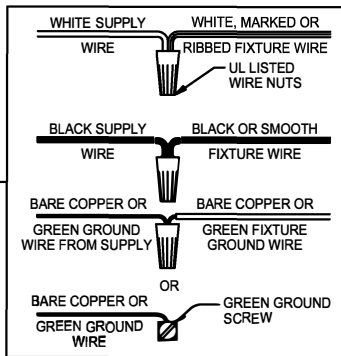

WARNING - If any Special Control Devices are used with this Fixture, Follow the Instructions Carefully to assure full compliance with N.E.C. requirements. If there are any questions, contact a Qualified Electrical Contractor.
WARNING - This product contains chemicals known to the State of California to cause cancer, birth defects and /or other reproductive harm. Thoroughly wash hands after installing, handling, cleaning, or otherwise touching this product.
CAUTION - All glass is fragile, use care when handling Glass component(s) and or Lamp(s).

CANOPY MOUNTING & WIRE CONNECTION ASSEMBLY STEPS:

1. D,E → A
2. K → D
3. B,A → C
4. F → G 
5. H,J → D

FIXTURE ASSEMBLY STEPS:

1. M → L
2. P → N, Q

**B, C, G & M
 (NOT FURNISHED)
 (NON FOURNIE)
 (NO INCLUIDA)**