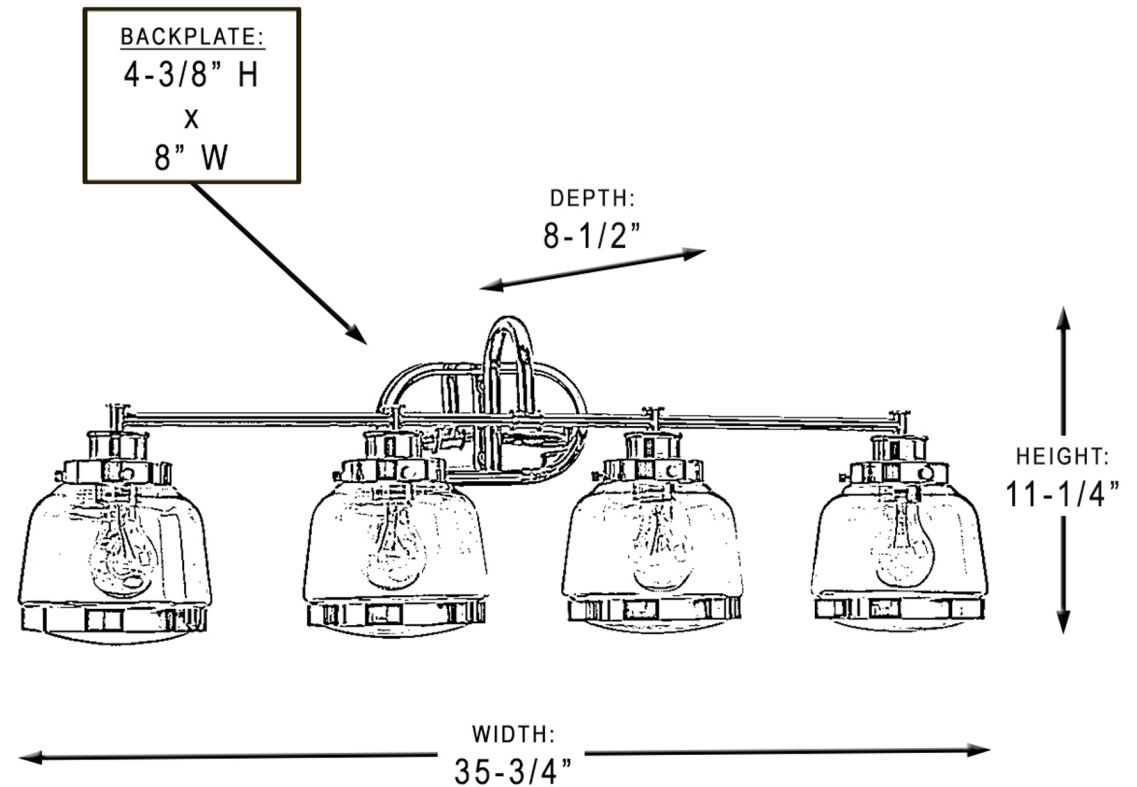

urban ambiance

UHP2540

INTERIOR BATHROOM FIXTURE

Collection	Nottingham
Finish	Polished Nickel
Shade	Clear
Bulb Type	A19 Medium Base
Bulb Wattage	75 W
Number of Bulbs	4
Bulbs Included	No
Certification	cULus
Rated For	Damp Locations
Weight	8.36 LBS
Chain Length	N/A
Extension Rods	0
Material Construction	Steel