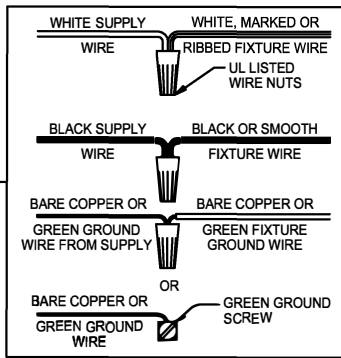

WARNING - If any Special Control Devices are used with this Fixture, Follow the Instructions Carefully to assure full compliance with N.E.C. requirements. If there are any questions, contact a Qualified Electrical Contractor.
WARNING - This product contains chemicals known to the State of California to cause cancer, birth defects and /or other reproductive harm. Thoroughly wash hands after installing, handling, cleaning, or otherwise touching this product.
CAUTION - All glass is fragile, use care when handling Glass component(s) and or Lamp(s).

CANOPY MOUNTING & WIRE CONNECTION ASSEMBLY STEPS:

1. D,E → A
2. K → D
3. B,A → C
4. F → G 
5. H,J → D

FIXTURE ASSEMBLY STEPS:

1. M → L
2. P → N, Q

**B, C, G & M
 (NOT FURNISHED)
 (NON FOURNIE)
 (NO INCLUIDA)**