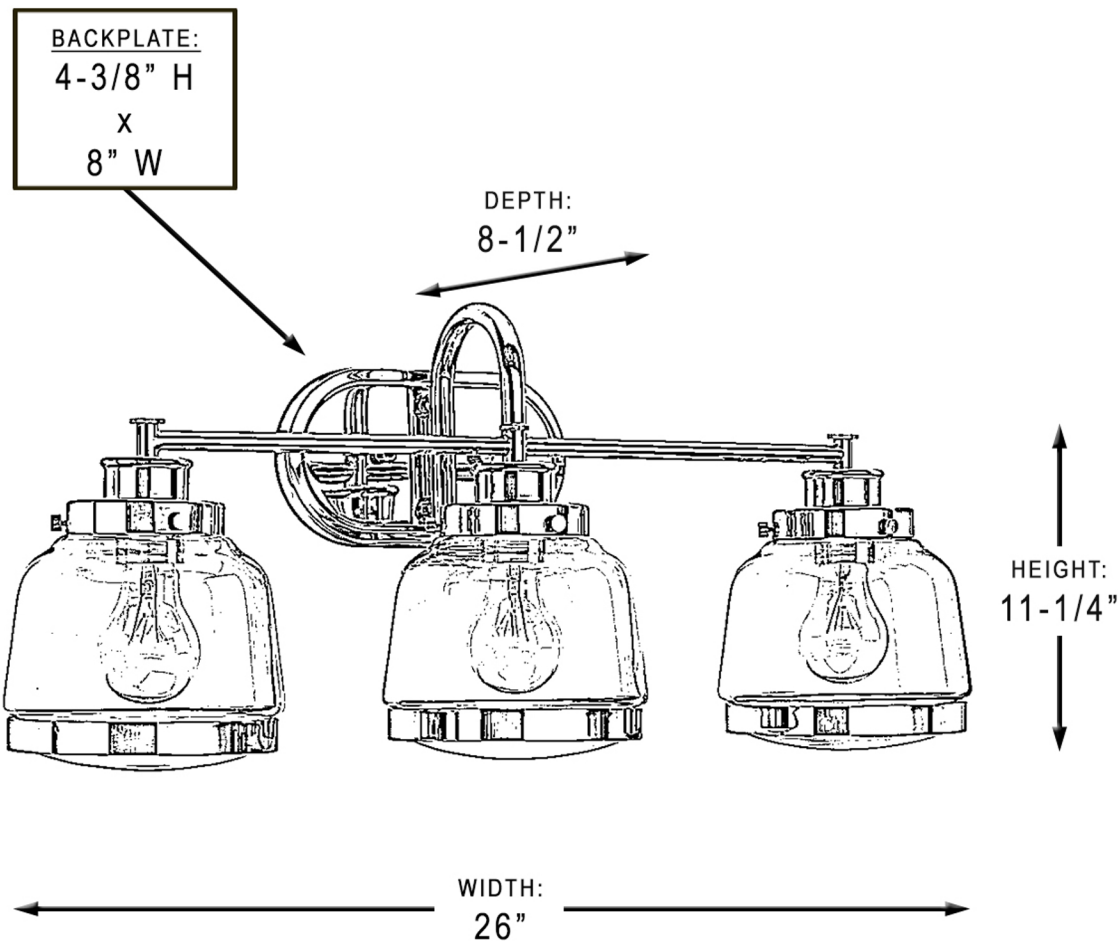

## UHP2538

INTERIOR BATHROOM FIXTURE

<b>Collection</b>	Nottingham
<b>Finish</b>	Polished Nickel
<b>Shade</b>	Clear
<b>Bulb Type</b>	A19 Medium Base
<b>Bulb Wattage</b>	75 W
<b>Number of Bulbs</b>	3
<b>Bulbs Included</b>	No
<b>Certification</b>	cULus
<b>Rated For</b>	Damp Locations
<b>Weight</b>	6.53 LBS
<b>Chain Length</b>	N/A
<b>Extension Rods</b>	0
<b>Material Construction</b>	Steel