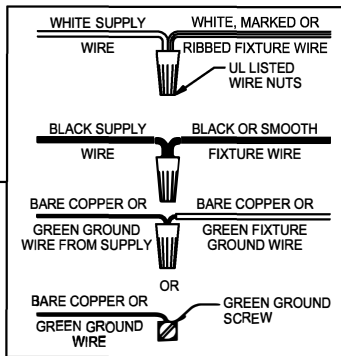

WARNING - If any Special Control Devices are used with this Fixture, Follow the Instructions Carefully to assure full compliance with N.E.C. requirements. If there are any questions, contact a Qualified Electrical Contractor.
WARNING - This product contains chemicals known to the State of California to cause cancer, birth defects and /or other reproductive harm. Thoroughly wash hands after installing, handling, cleaning, or otherwise touching this product.
CAUTION - All glass is fragile, use care when handling Glass component(s) and or Lamp(s).

CANOPY MOUNTING & WIRE CONNECTION ASSEMBLY STEPS:

1. D,E → A
2. K → D
3. B,A → C
4. F → G 
5. H,J → D

FIXTURE ASSEMBLY STEPS:

1. M → L
2. P → N, Q

B, C, G & M
 (NOT FURNISHED)
 (NON FOURNIE)
 (NO INCLUIDA)