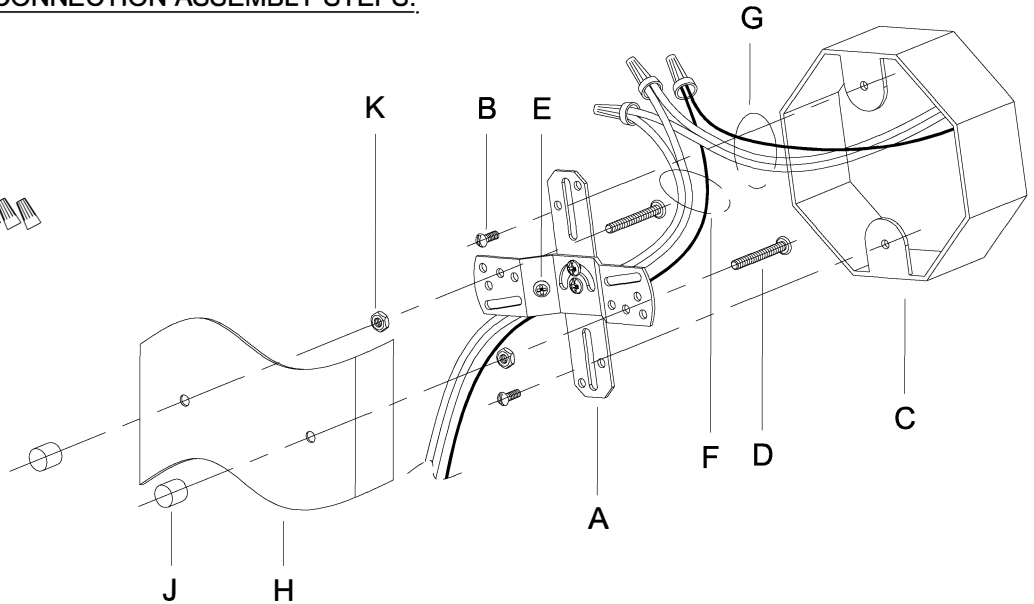

WARNING - If any Special Control Devices are used with this Fixture, Follow the Instructions Carefully to assure full compliance with N.E.C. requirements. If there are any questions, contact a Qualified Electrical Contractor.
WARNING - This product contains chemicals known to the State of California to cause cancer, birth defects and /or other reproductive harm. Thoroughly wash hands after installing, handling, cleaning, or otherwise touching this product.
CAUTION - All glass is fragile, use care when handling Glass component(s) and or Lamp(s).

CANOPY MOUNTING & WIRE CONNECTION ASSEMBLY STEPS:

1. D,E → A
2. K → D
3. B,A → C
4. F → G 
5. H,J → D

FIXTURE ASSEMBLY STEPS:

1. M → L
2. P → N, Q

B, C, G & M
 (NOT FURNISHED)
 (NON FOURNIE)
 (NO INCLUIDA)